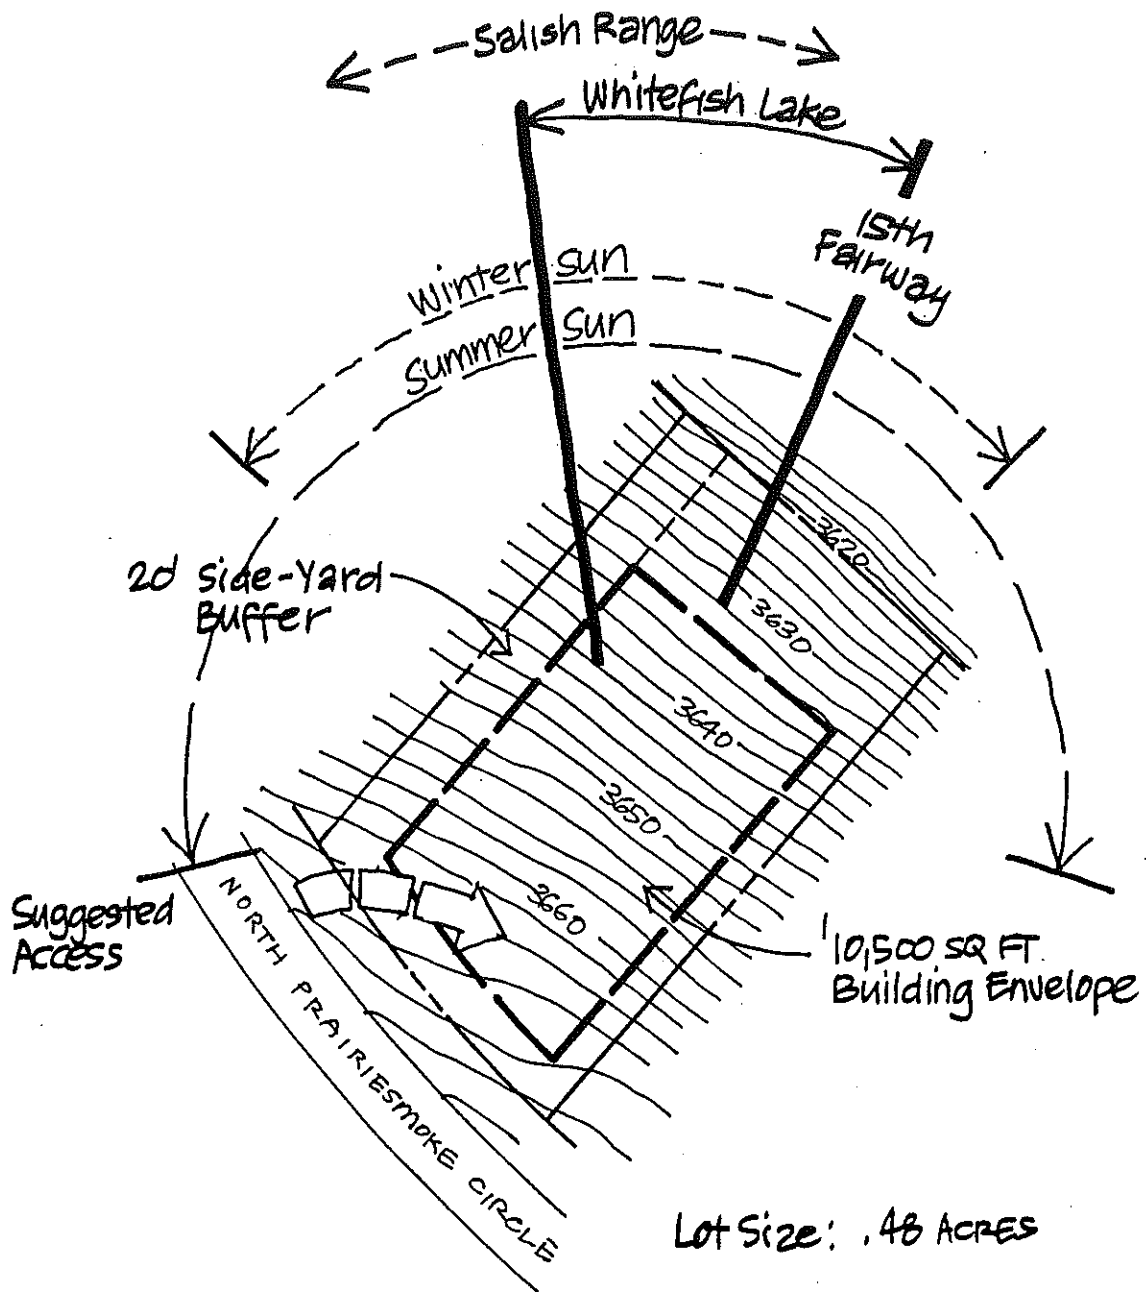

# IRON HORSE

LOT 40

Lot Size: .48 Acres