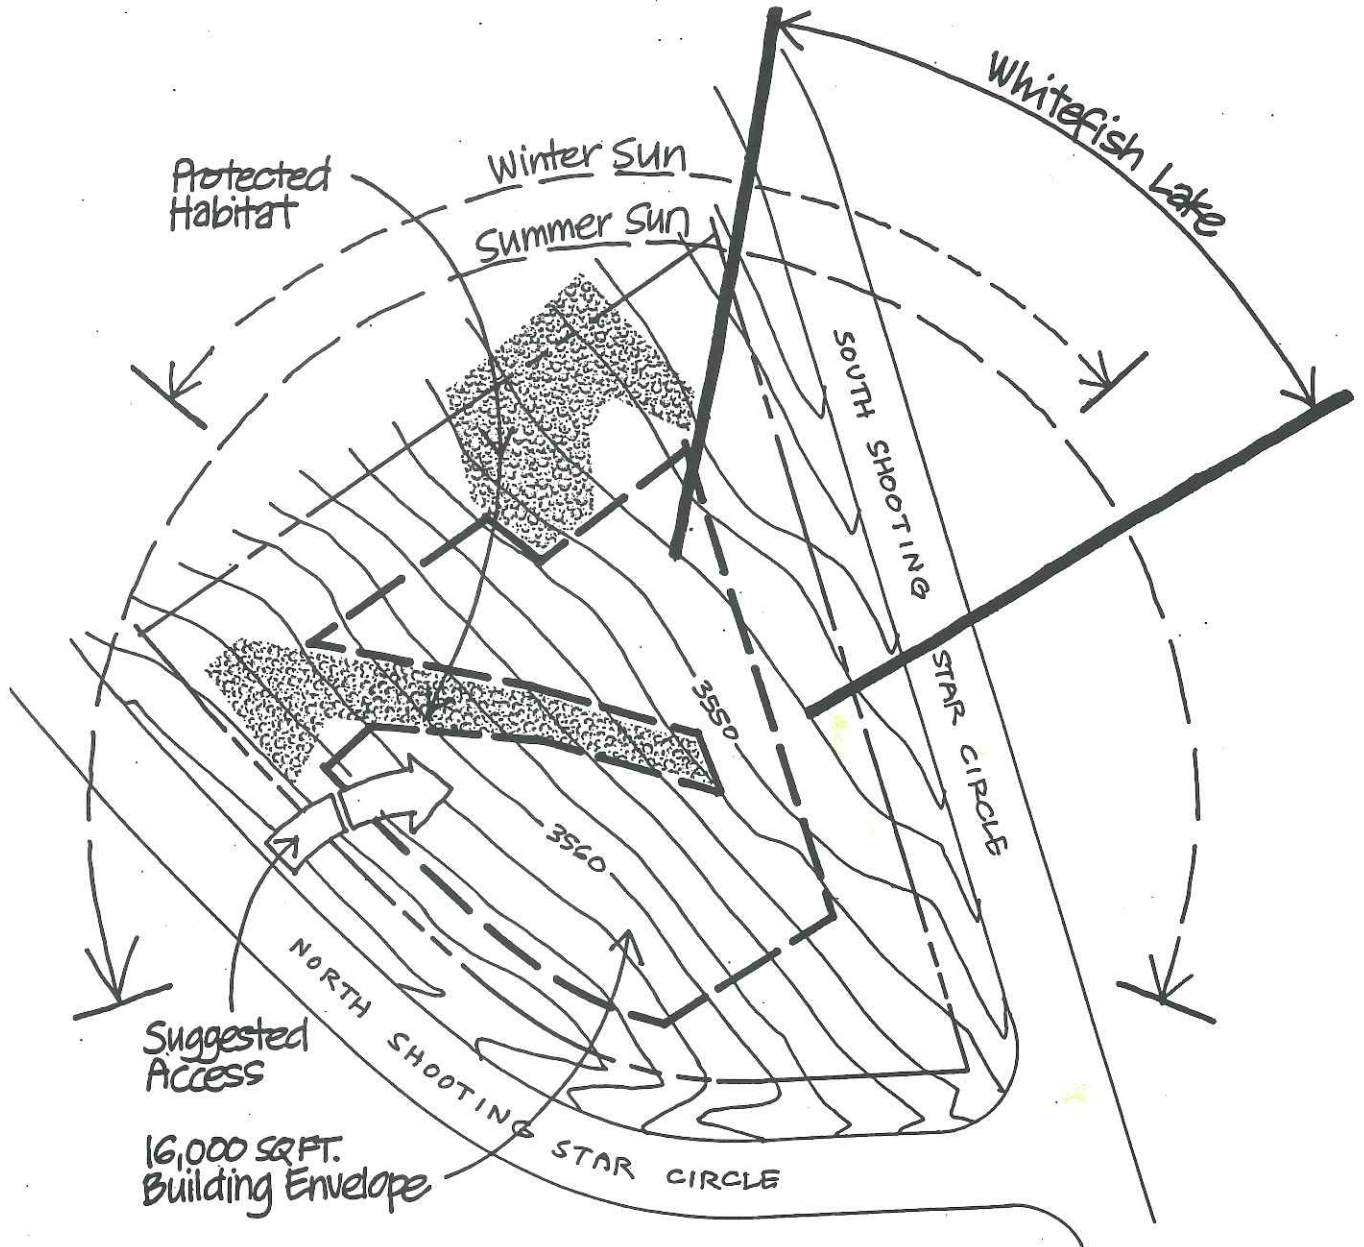

IRON HORSE

LOT 76

Protected Habitat

Winter Sun

Summer Sun

Whitefish Lake

SOUTH SHOOTING STAR CIRCLE

STAR CIRCLE

3550

3560

NORTH SHOOTING STAR CIRCLE

Suggested Access

16,000 SQ.FT. Building Envelope

Lot Size: .86 ACRES