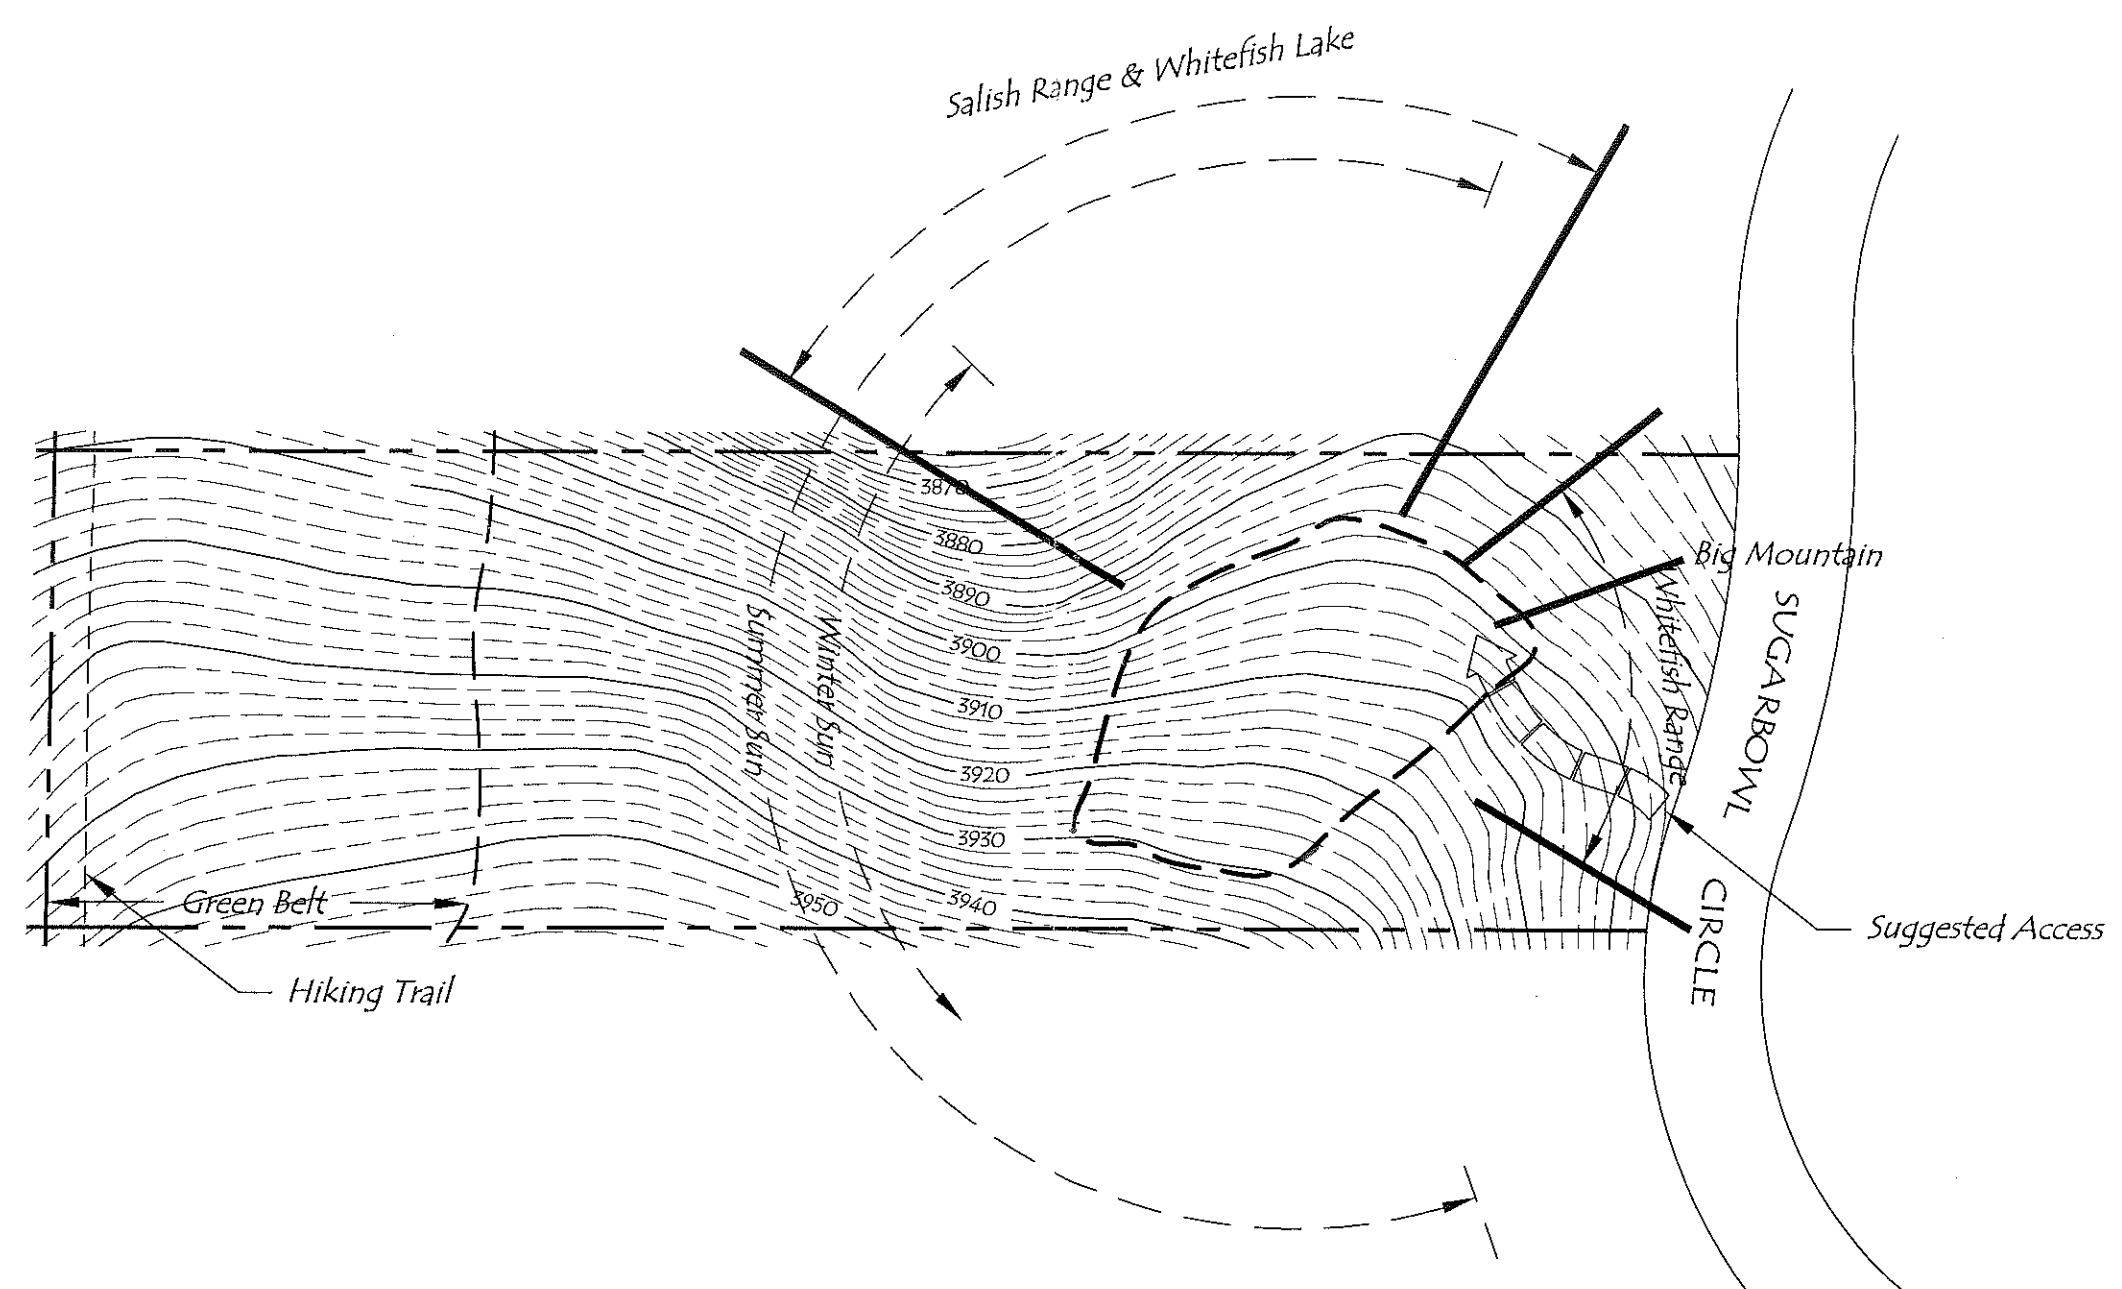

IRON HORSE

LOT 219

LOT SIZE=: 4.9 ACRES
28,053 SQ. FT.
BUILDING ENVELOPE