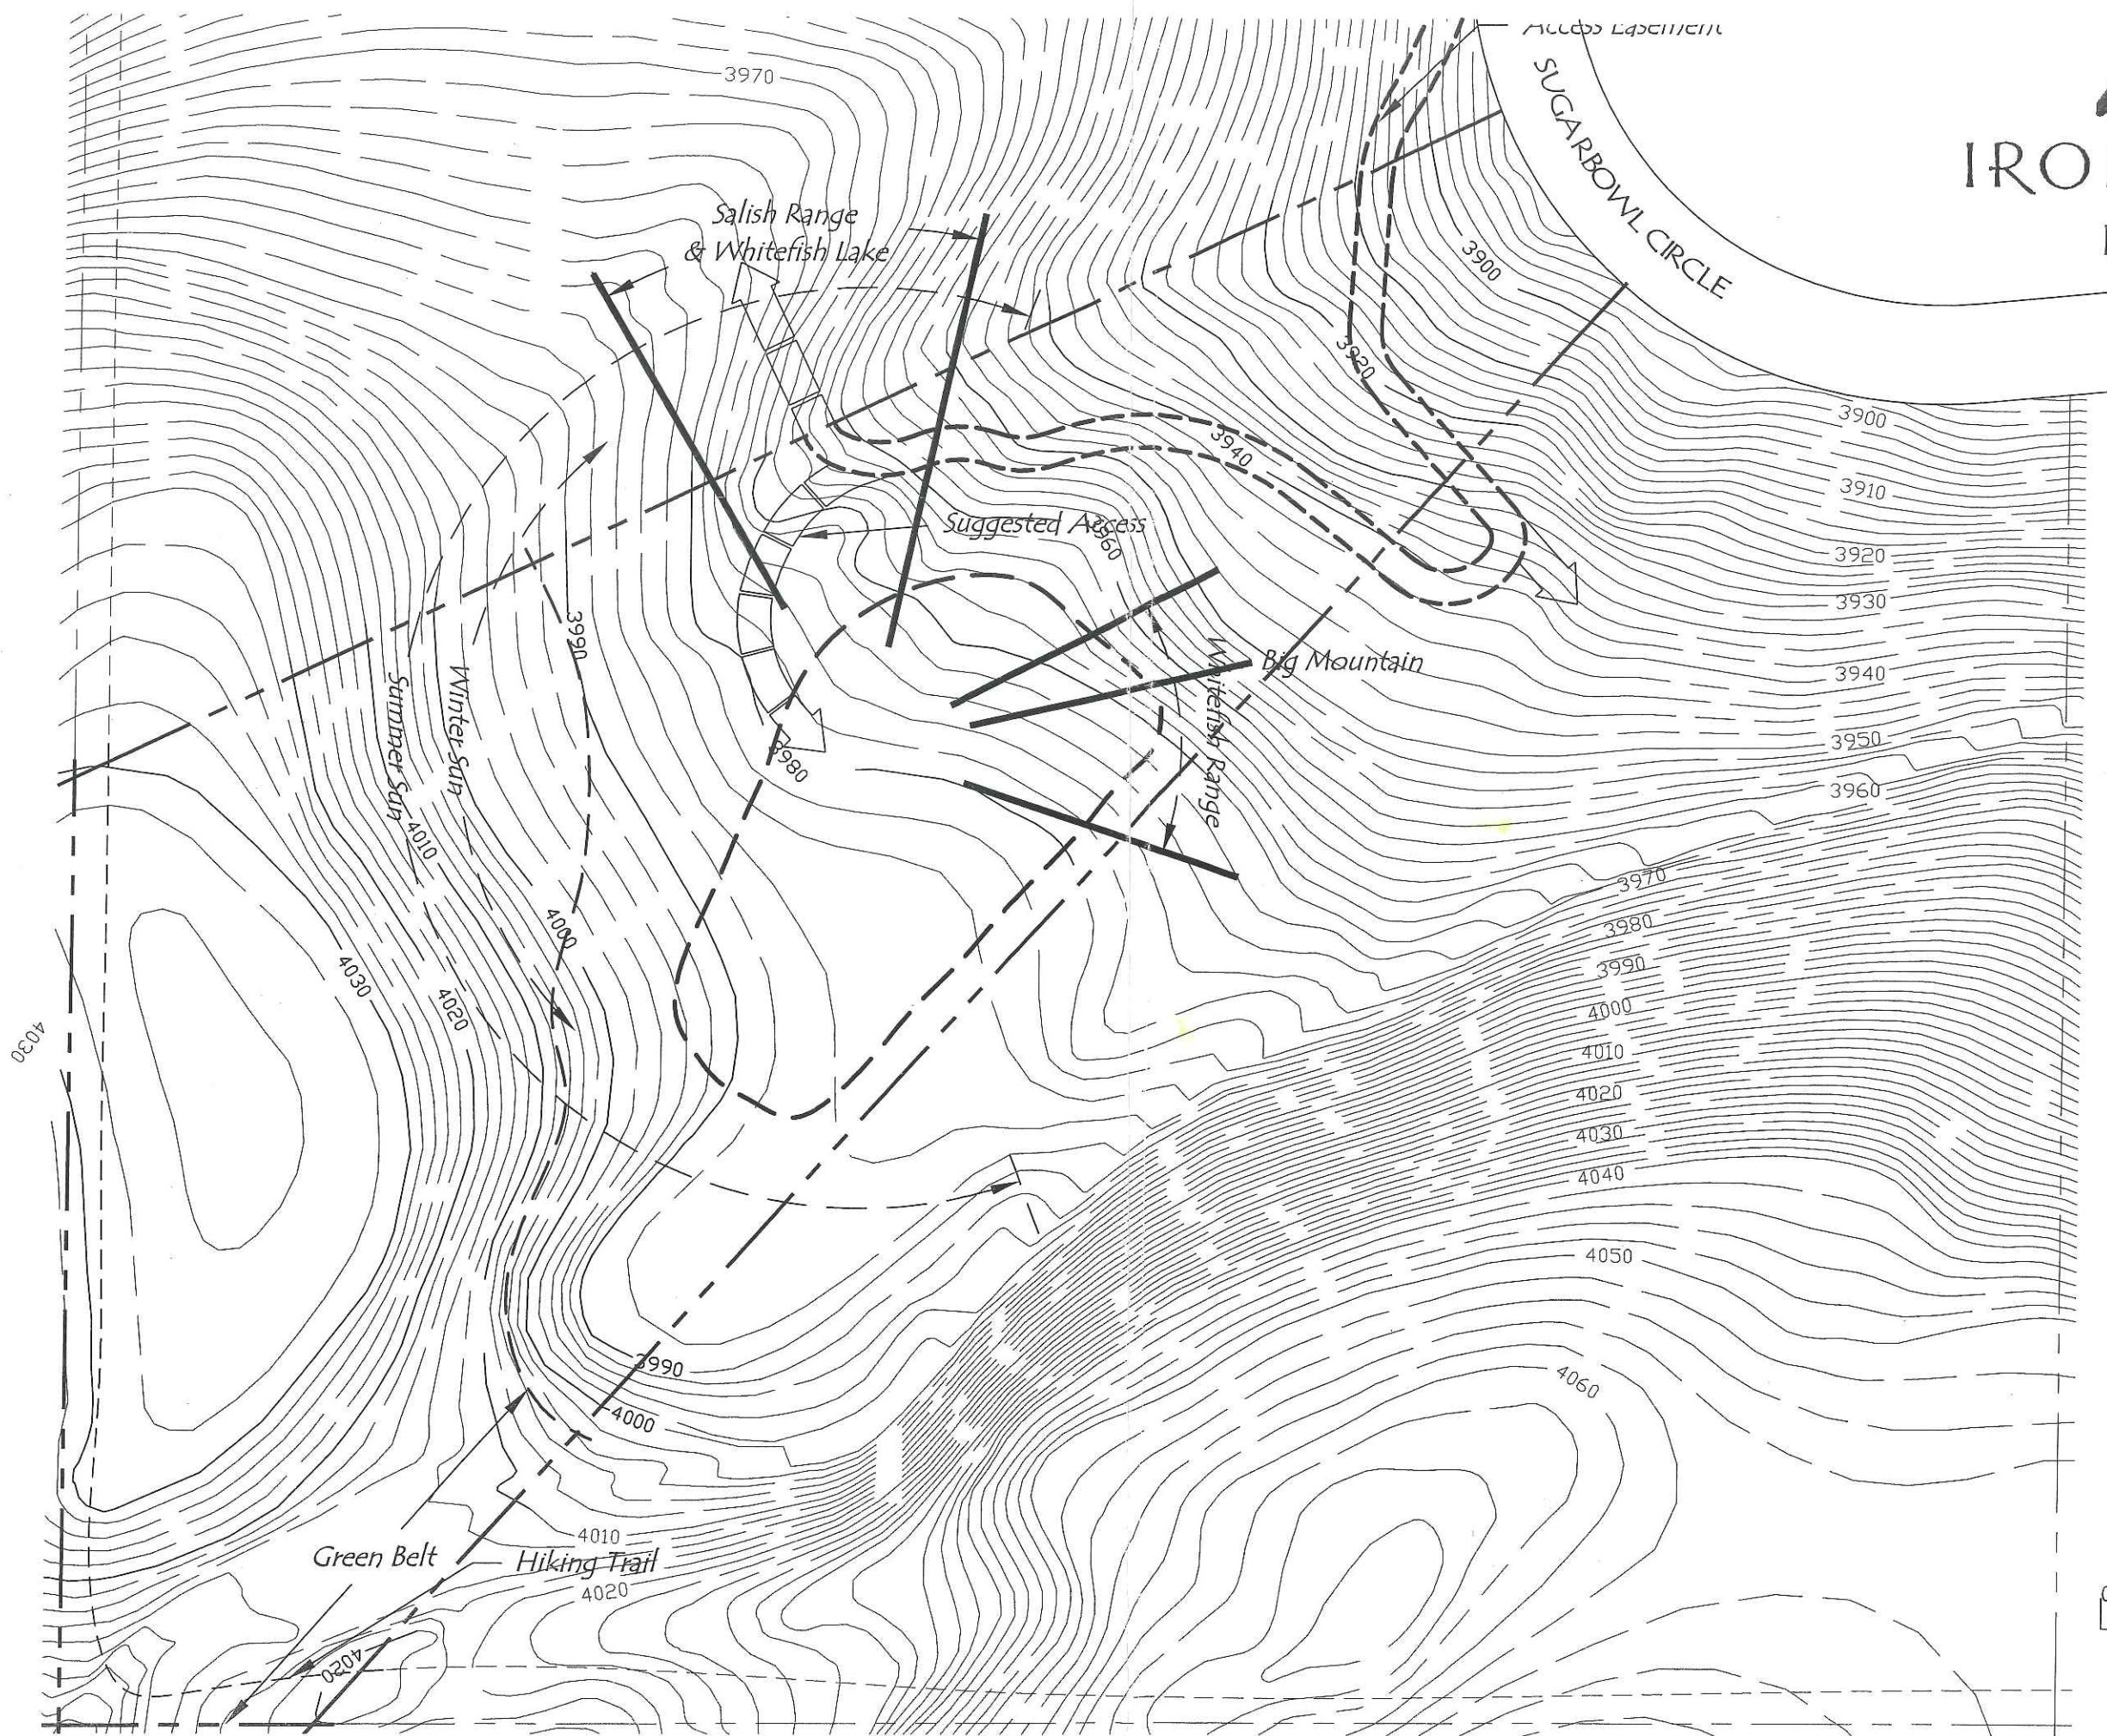

# IRON HORSE

LOT 217

LOT SIZE=: 8.98 ACRES  
54,325 SQ. FT.  
BUILDING ENVELOPE