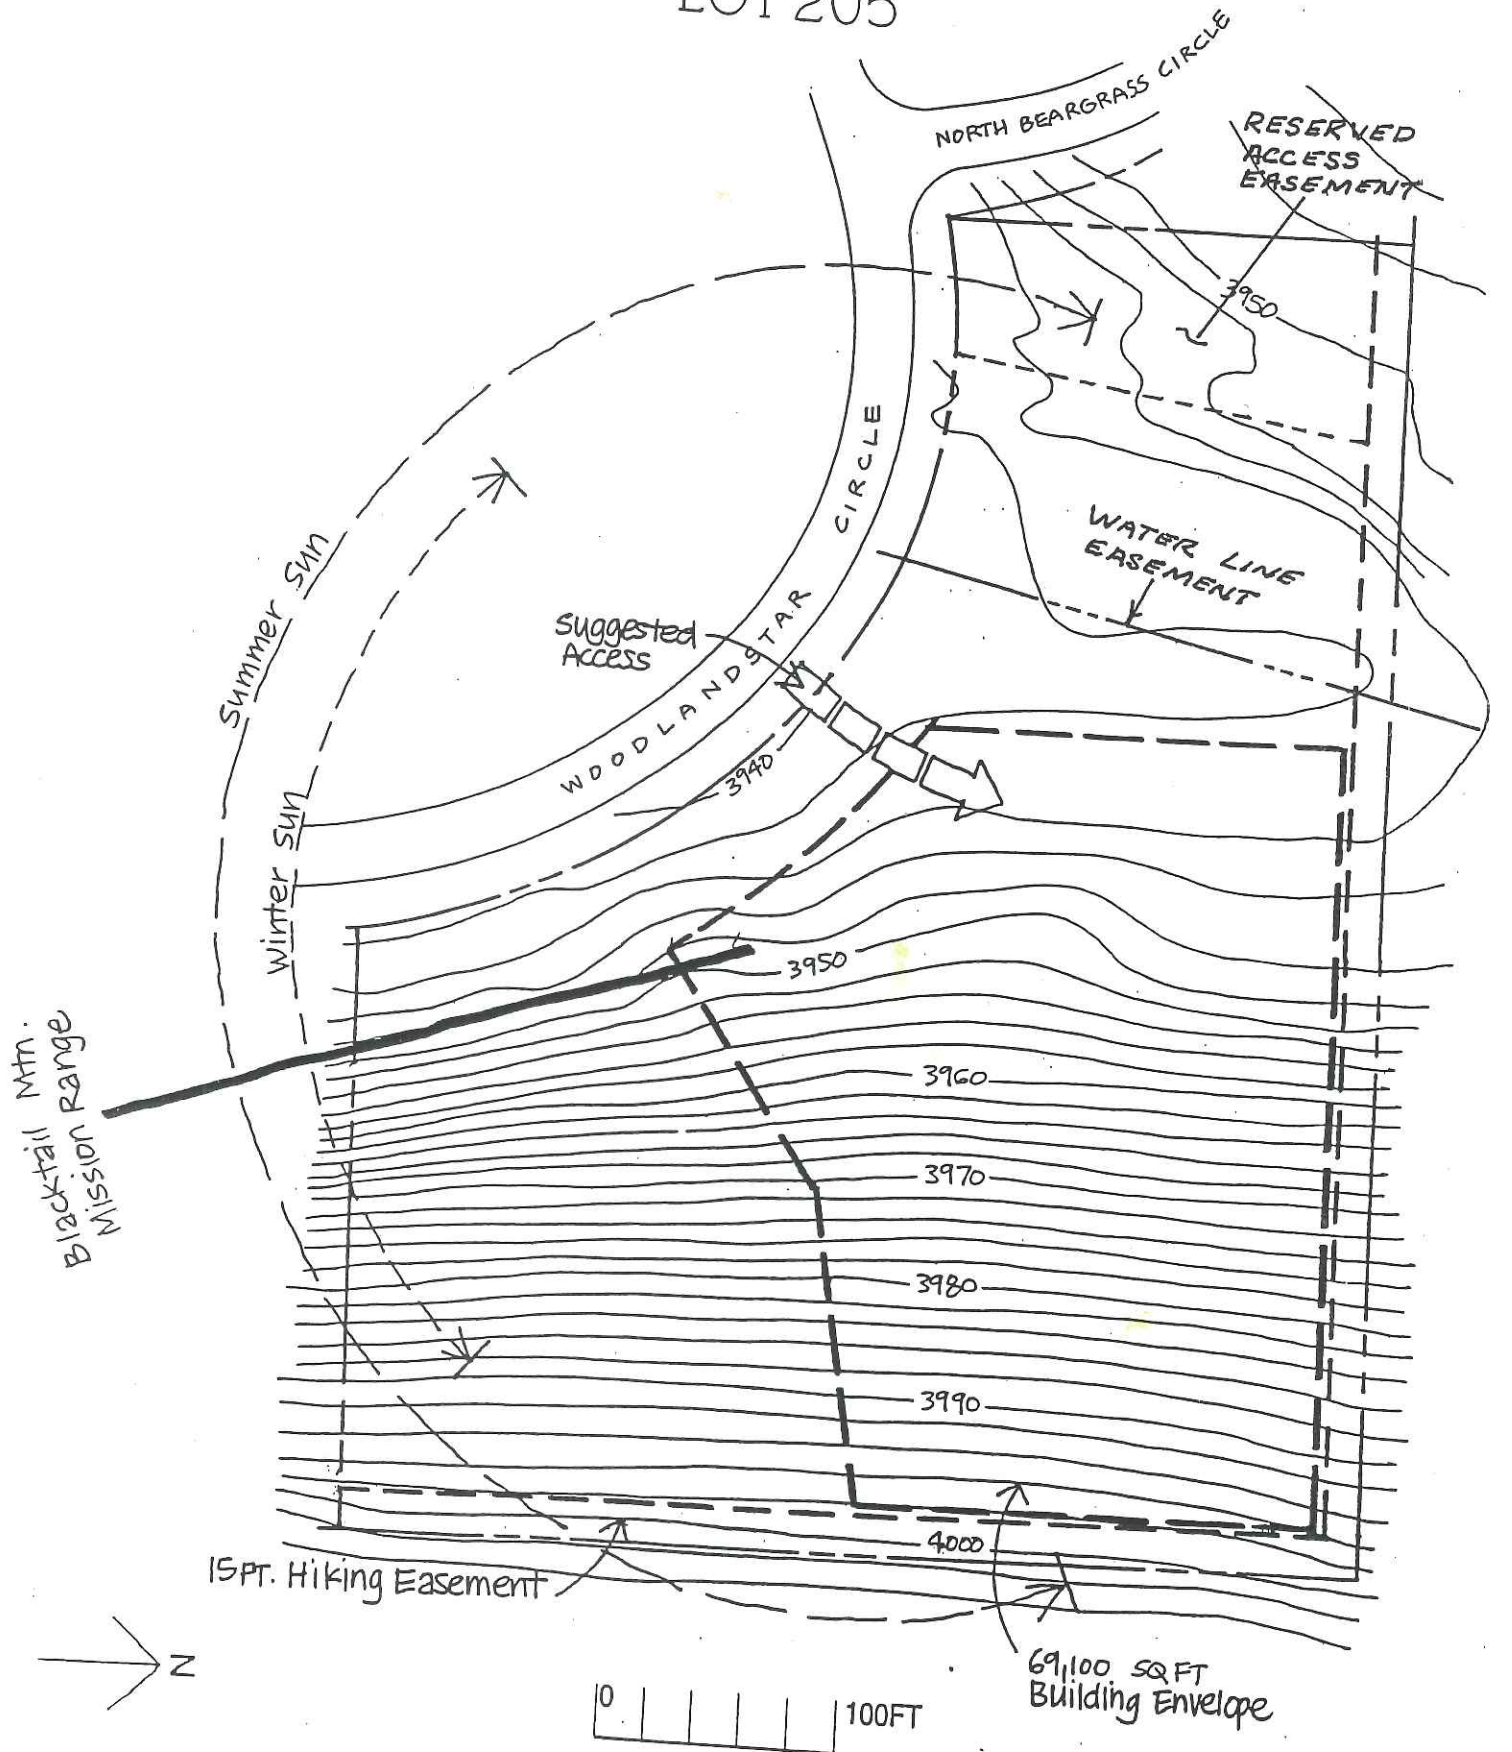

IRON HORSE

LOT 205

Lot Size: 3.93 ACRES 1-10-01