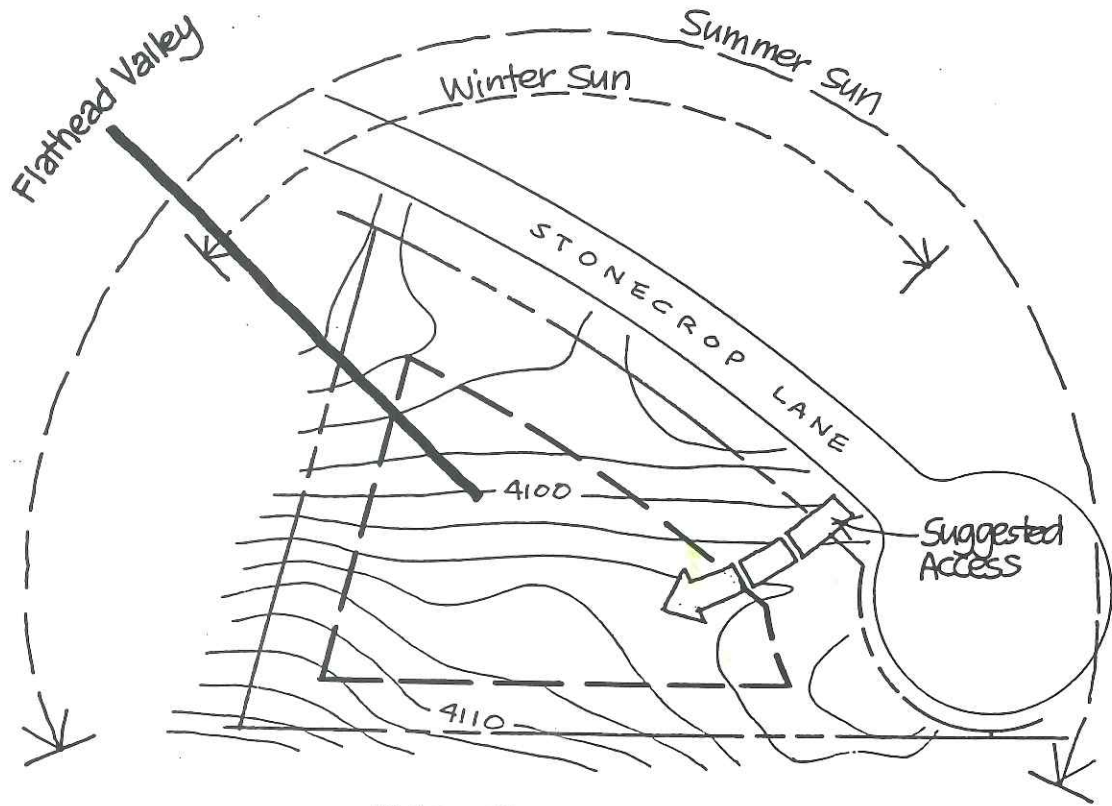

# IRON HORSE

LOT 198

15,400 SF  
Building Envelope

Lot Size: .84 ACRES