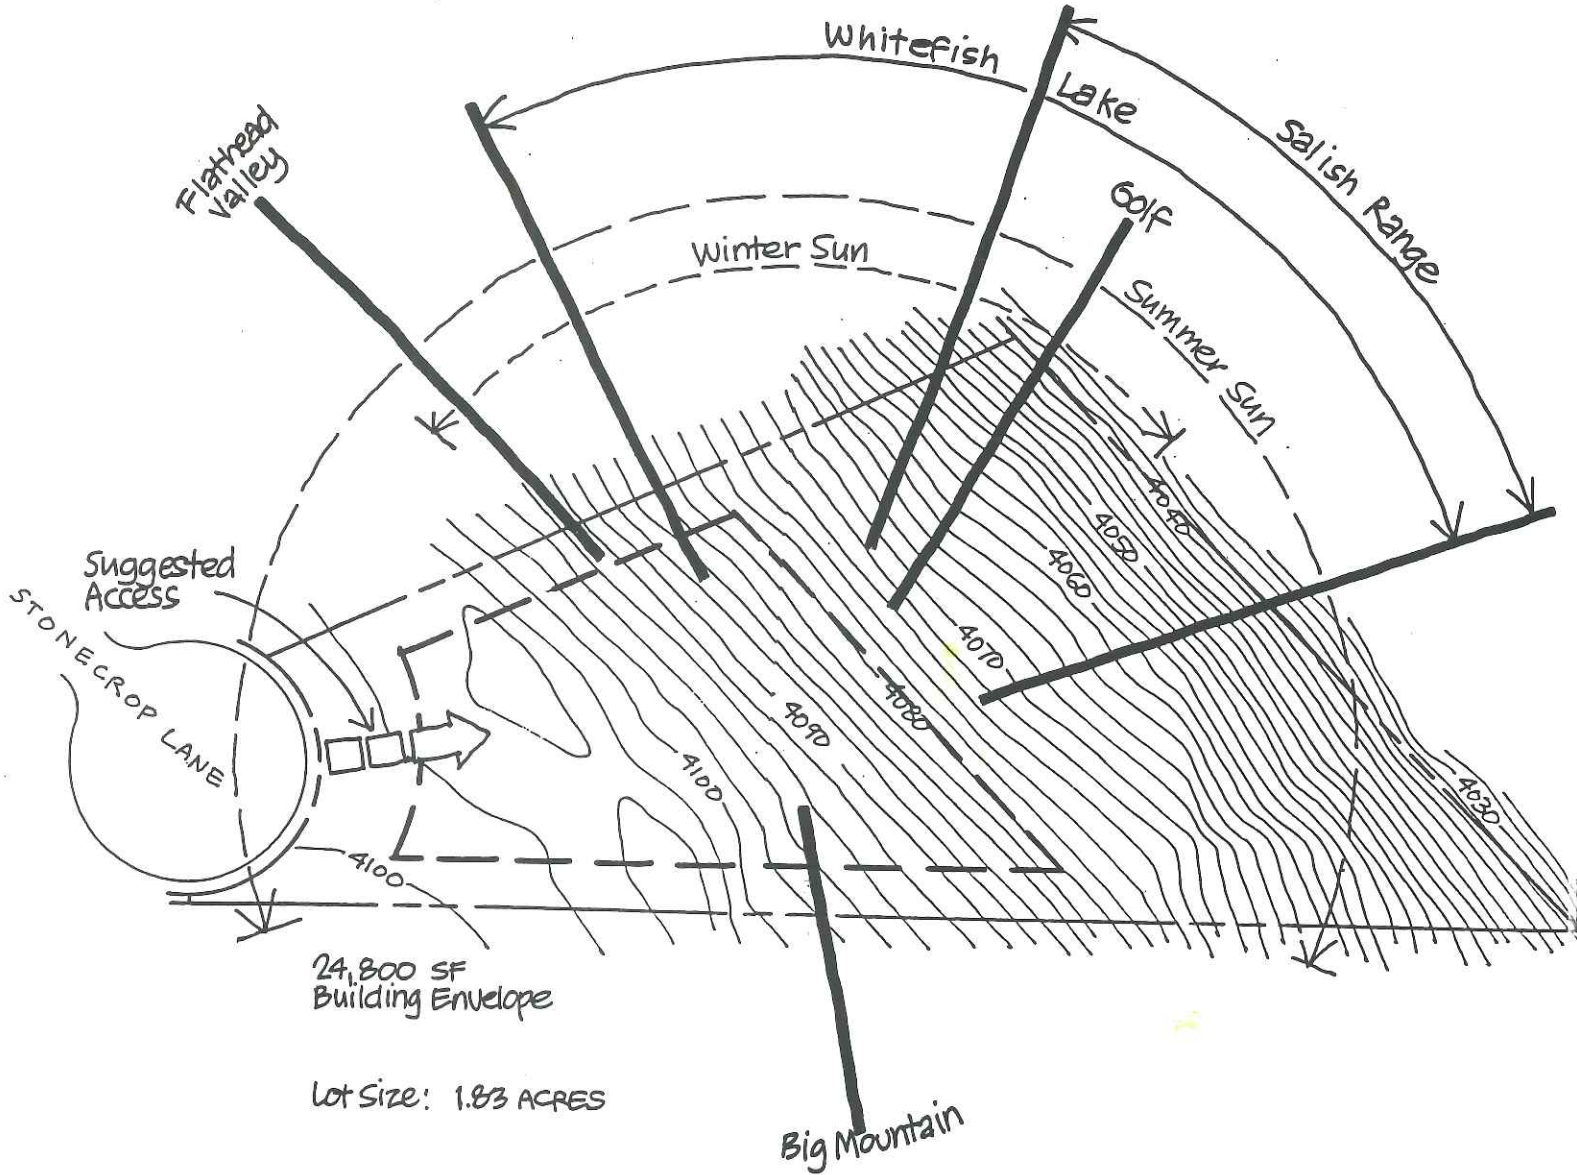

IRON HORSE

LOT 197

24,800 SF
Building Envelope

Lot Size: 1.83 ACRES