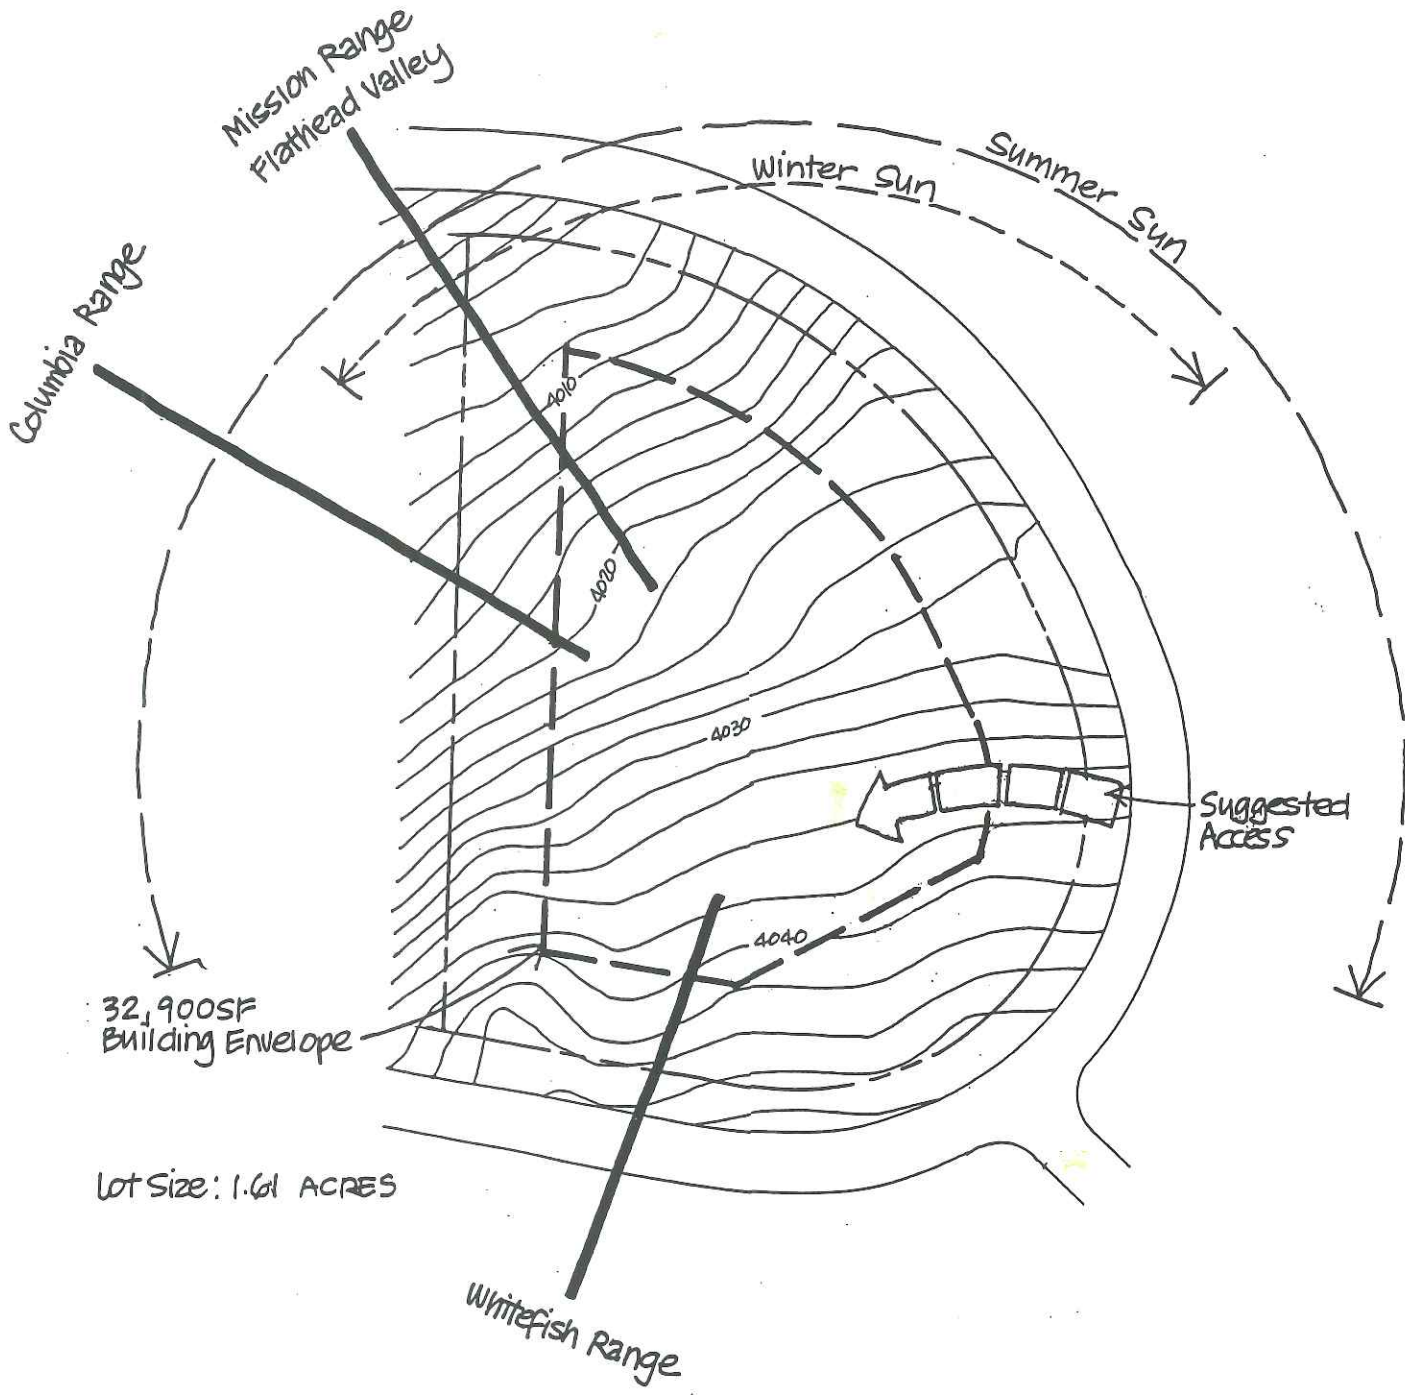

IRON HORSE

LOT 191

32,900SF Building Envelope

Lot Size: 1.61 ACRES

Suggested Access