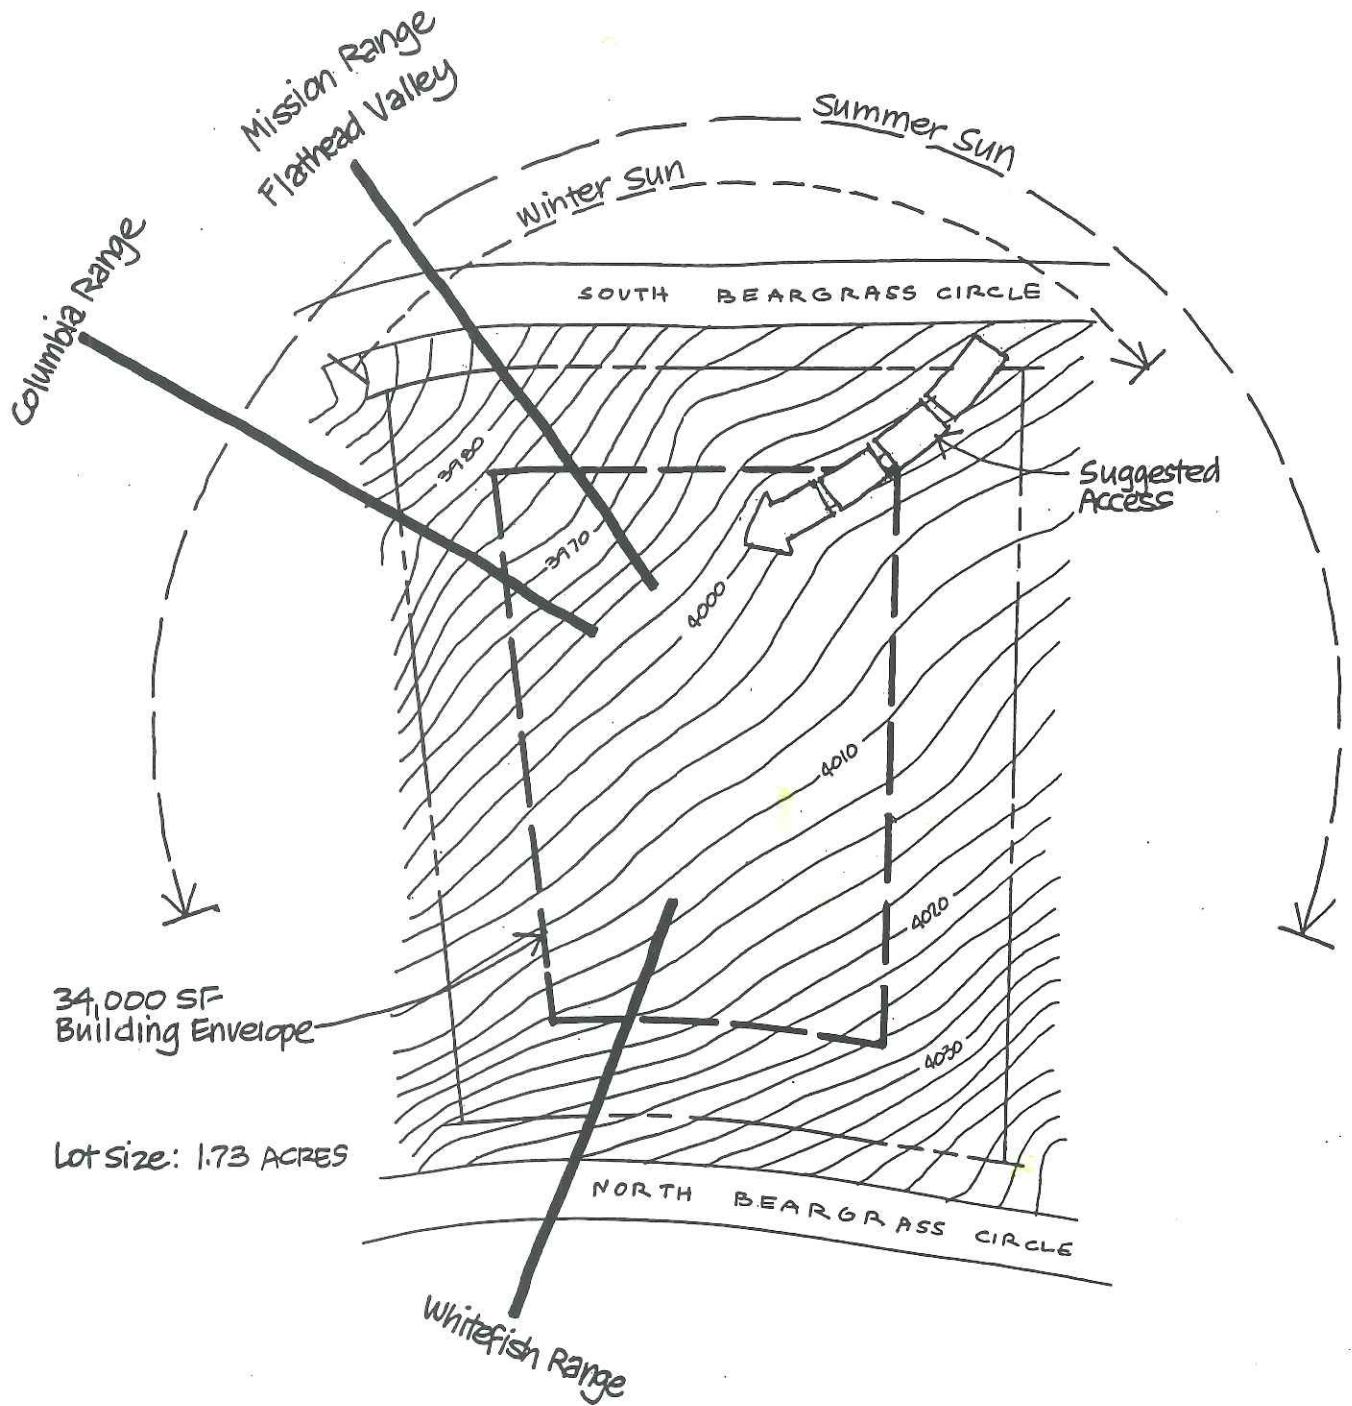

IRON HORSE

LOT 190

34,000 SF Building Envelope

Lot Size: 1.73 ACRES