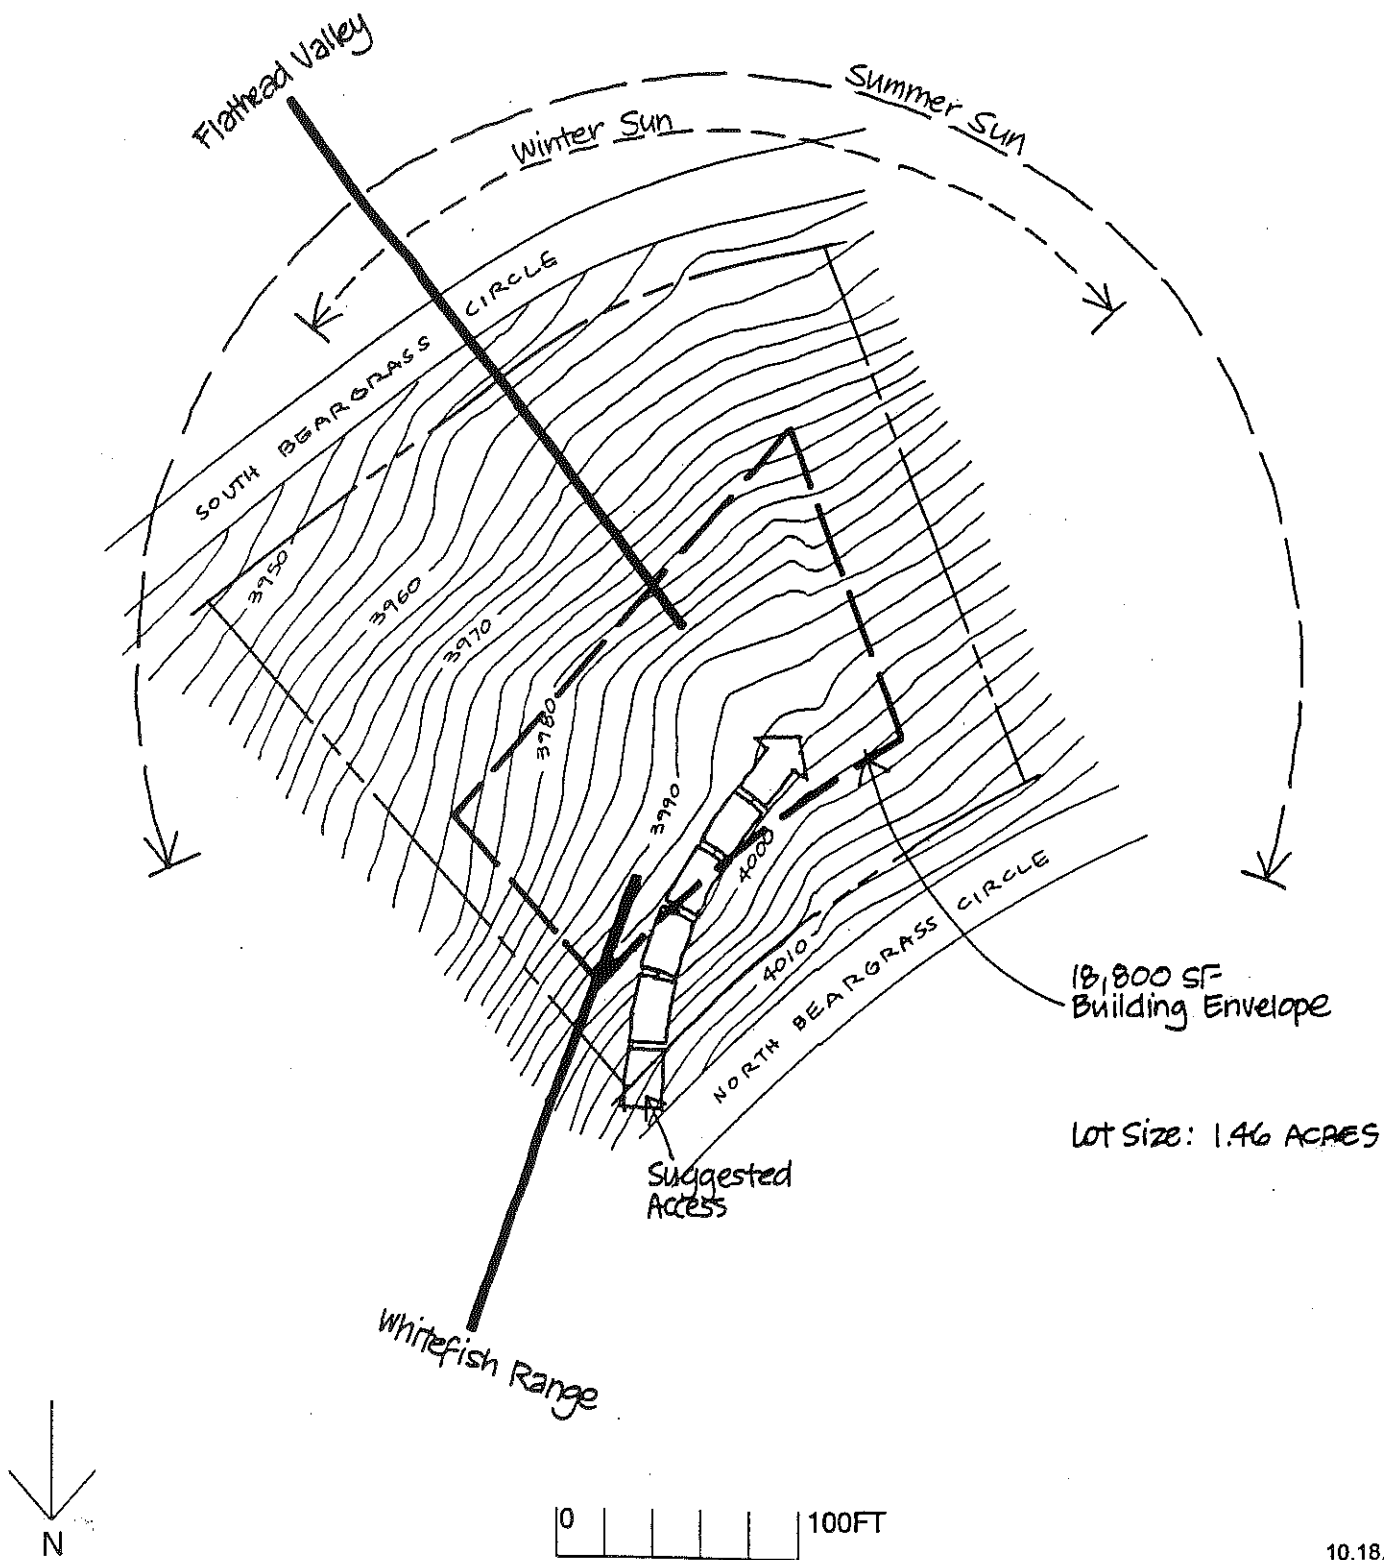

IRON HORSE

LOT 188

18,800 SF
Building Envelope

Lot Size: 1.46 ACRES