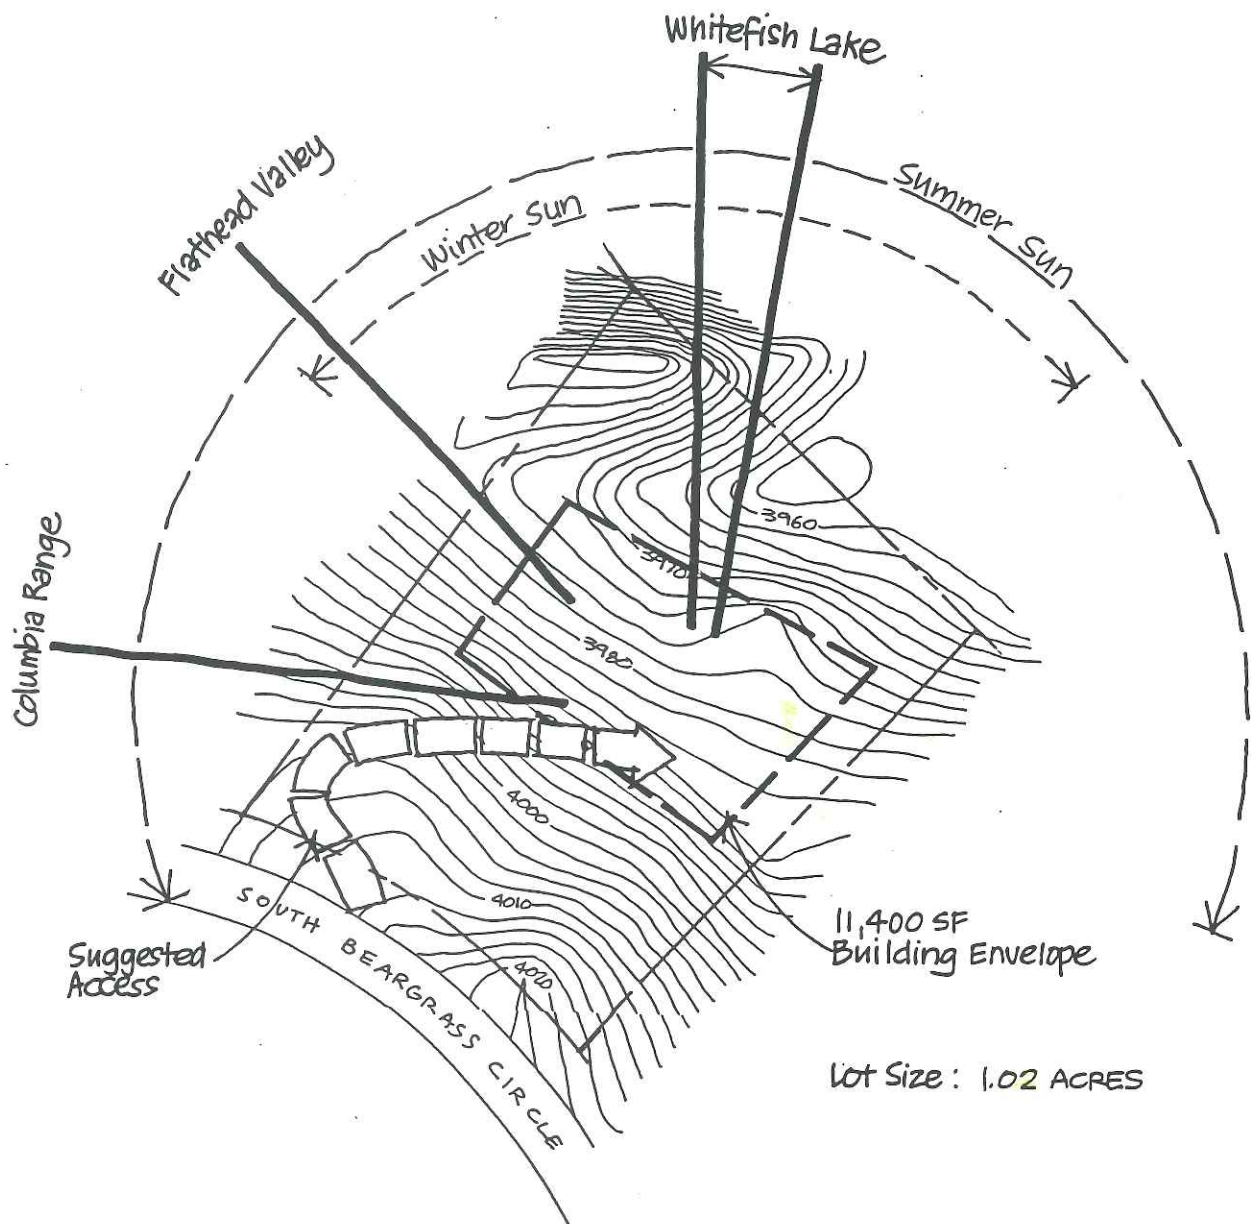

IRON HORSE

LOT 177

Lot Size : 1.02 ACRES