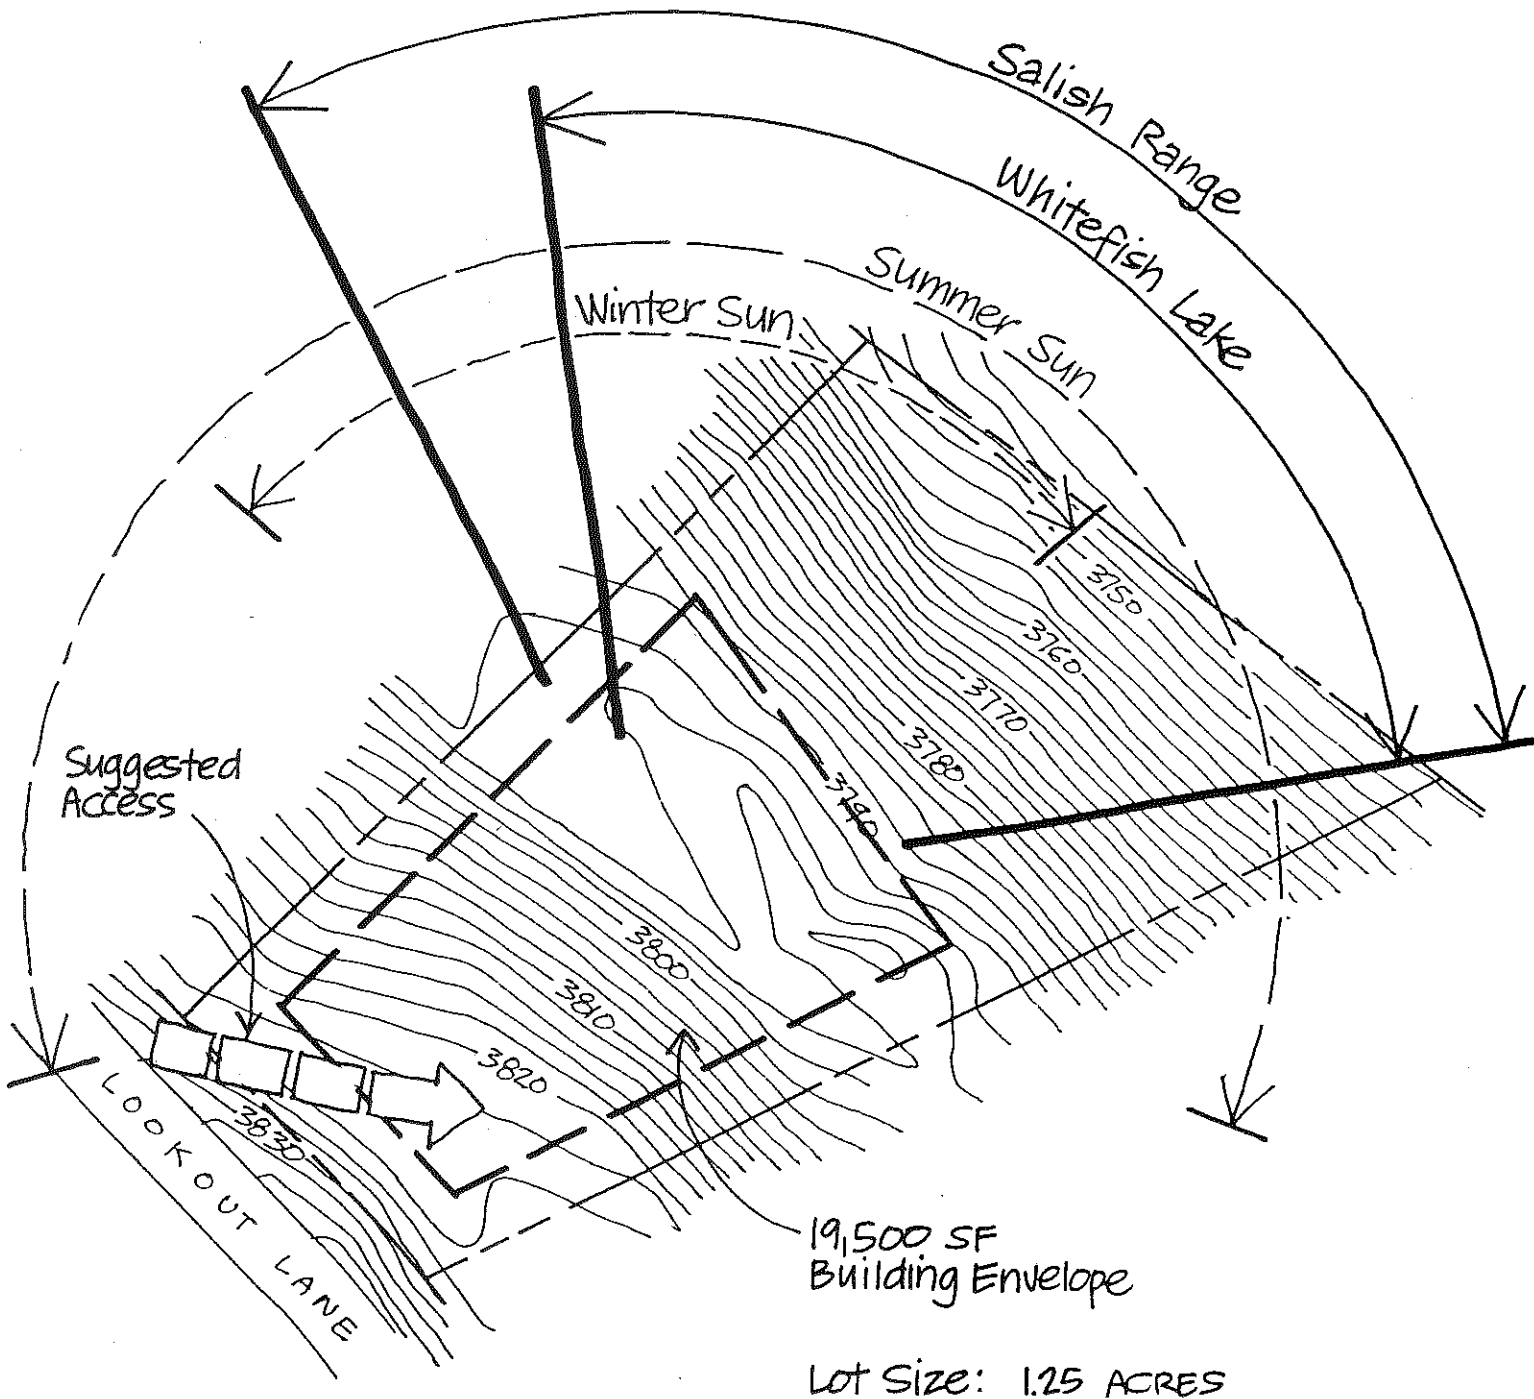

IRON HORSE

LOT 156

19,500 SF
Building Envelope

Lot Size: 1.25 ACRES