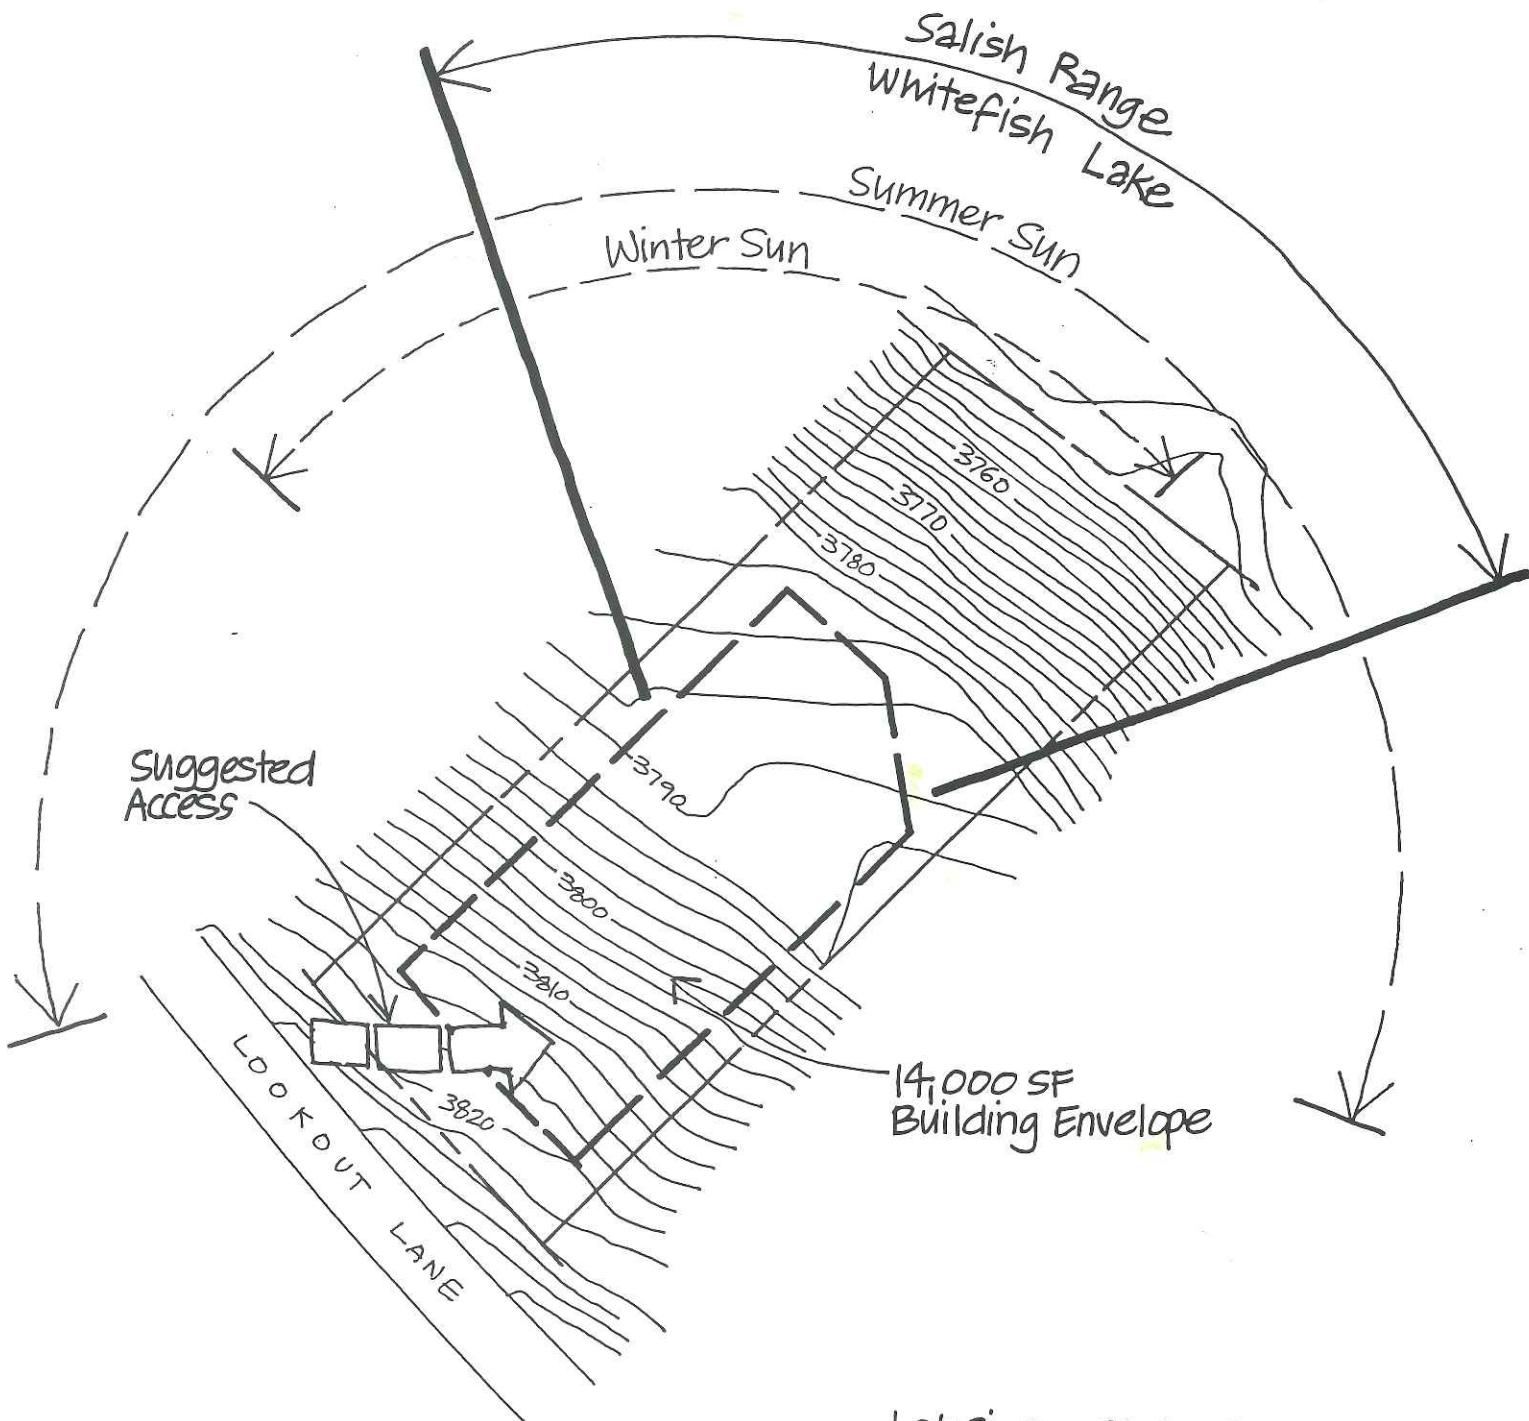

# IRON HORSE

LOT 155

Lot Size : .16 ACRES