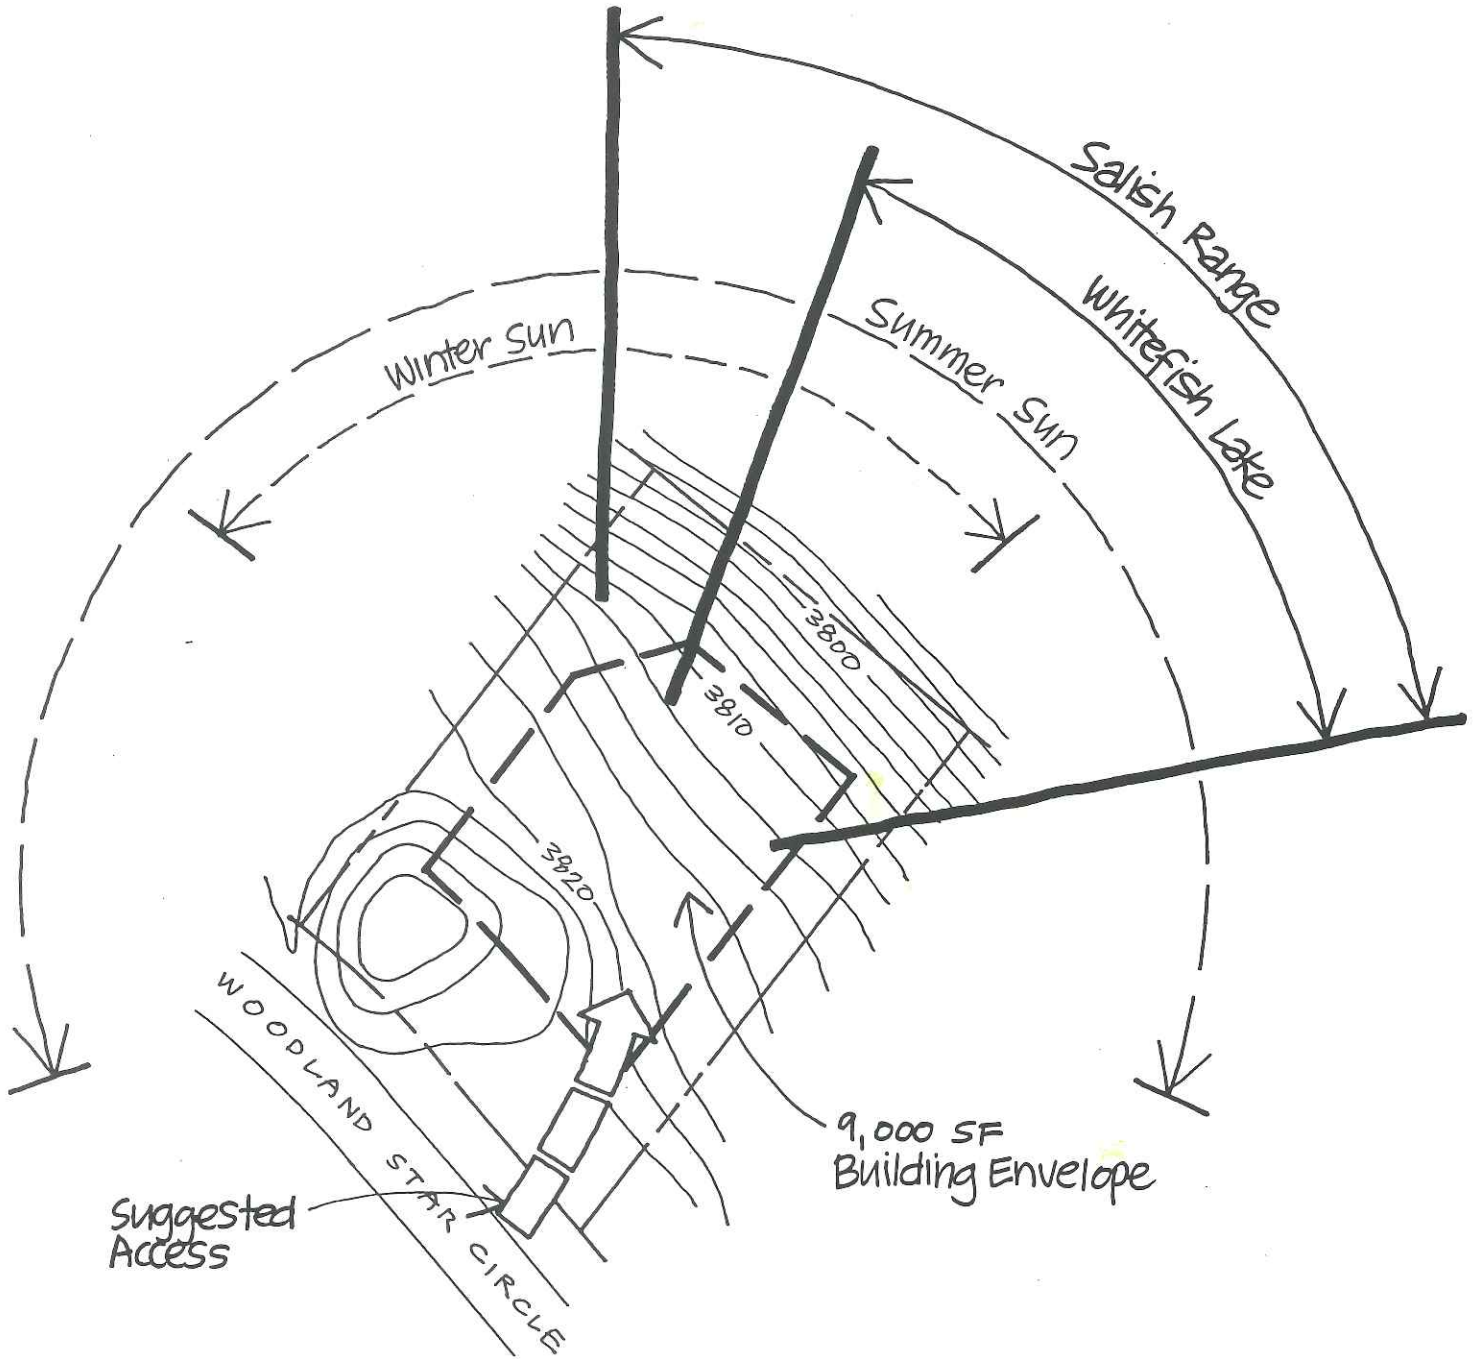

IRON HORSE

LOT 140

Lot Size: .57 ACRES