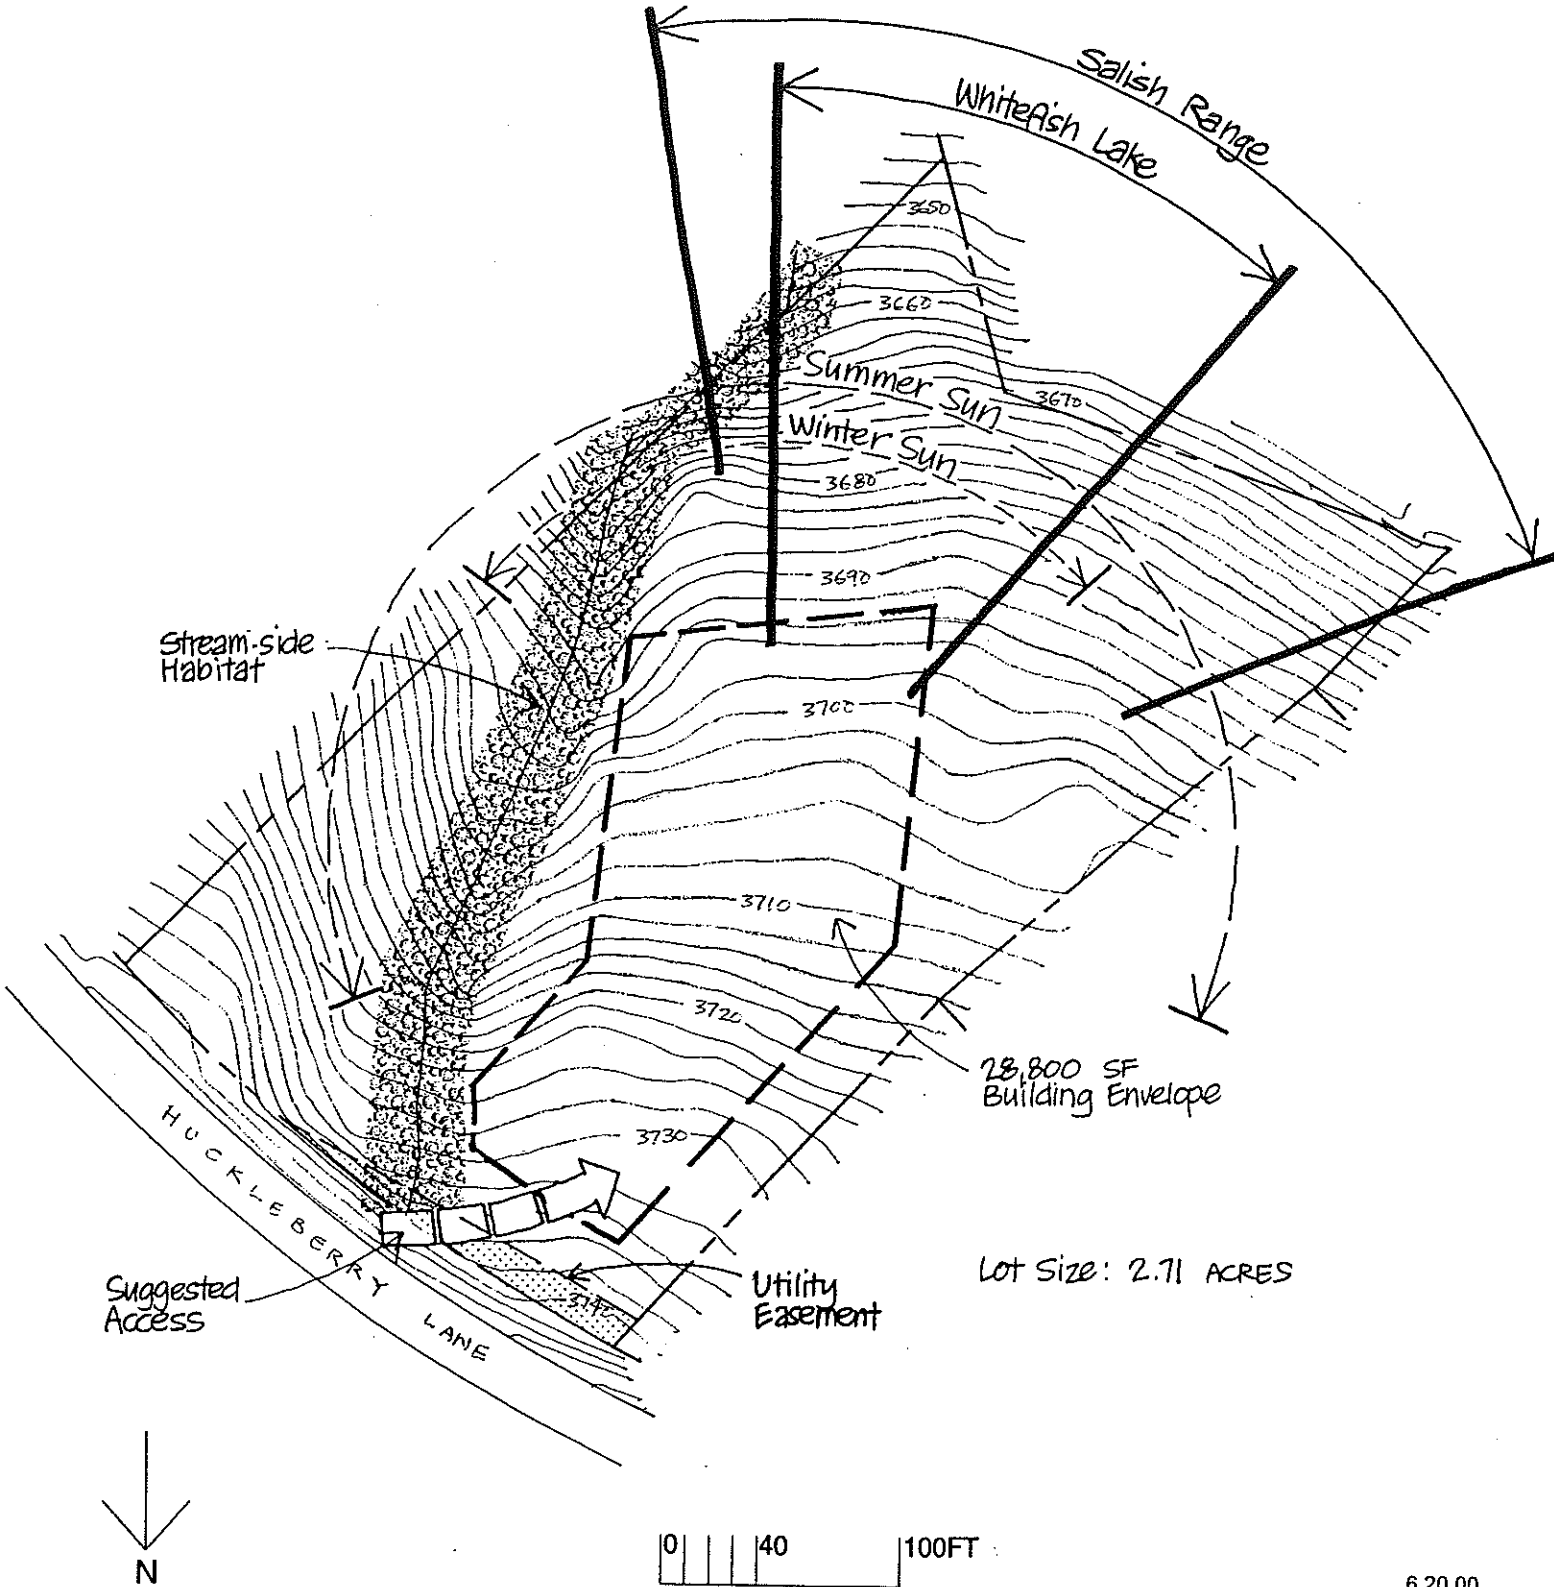

# IRON HORSE

LOT 122

28,800 SF Building Envelope

Lot Size: 2.71 ACRES