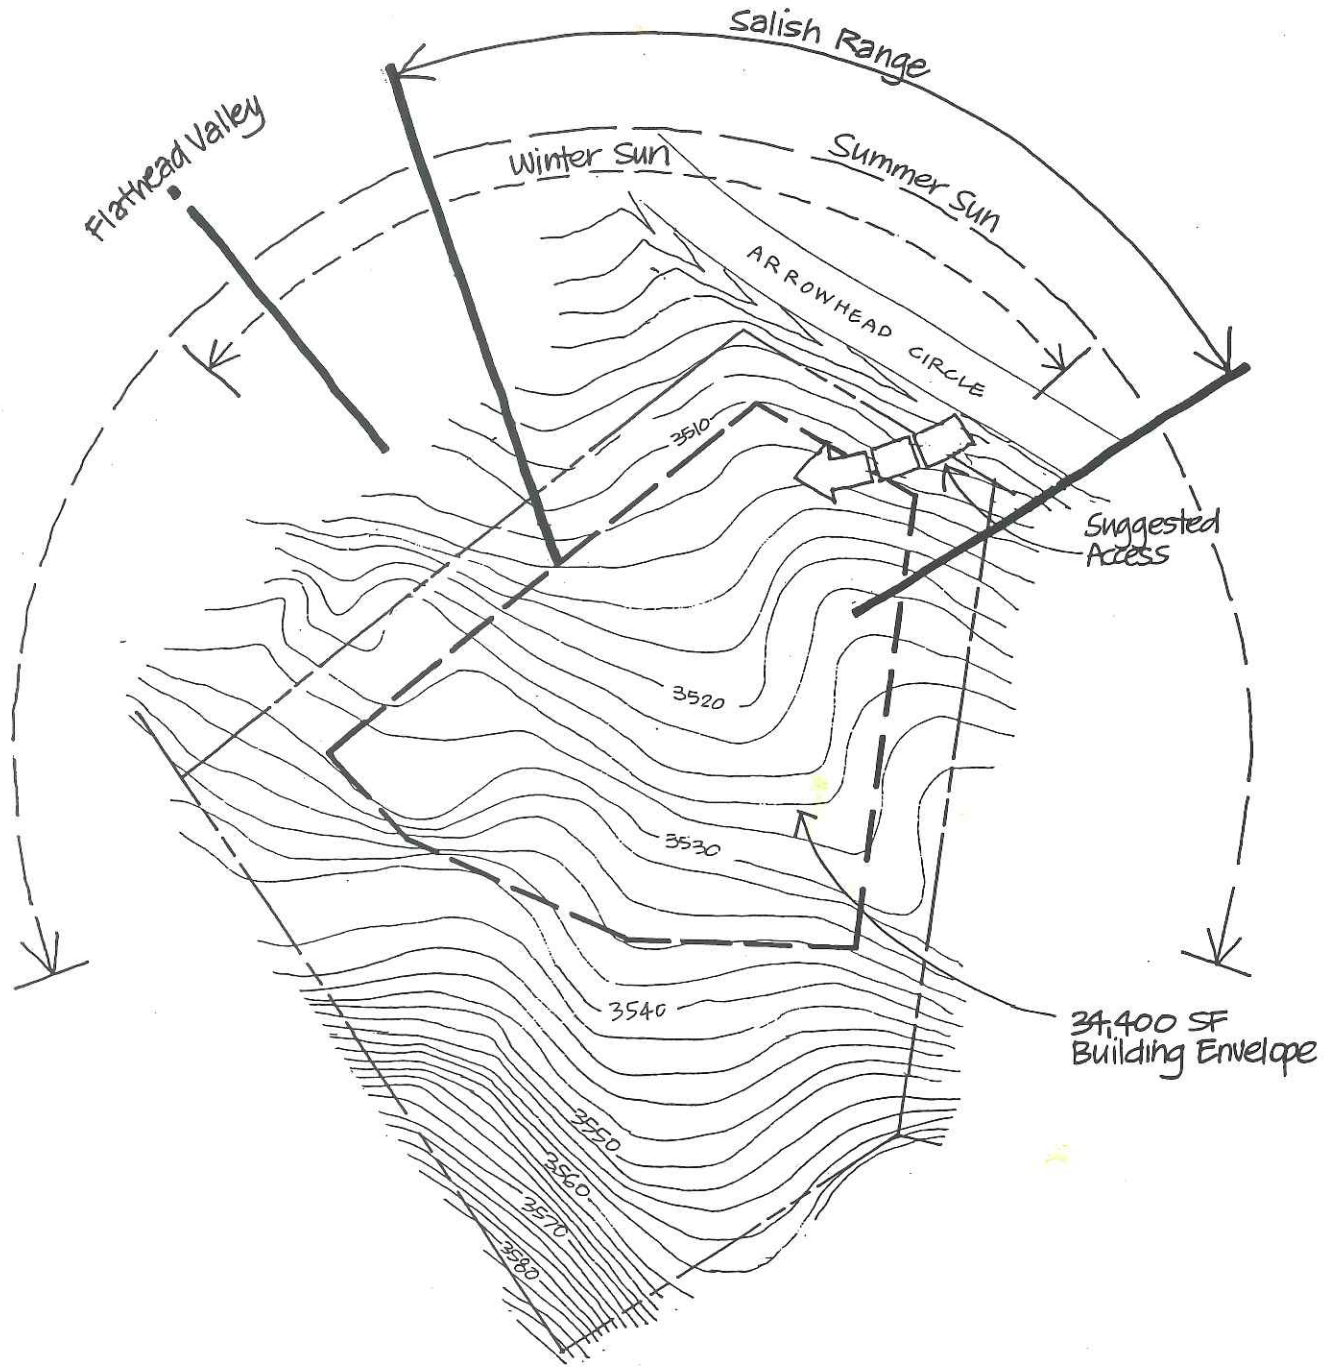

# IRON HORSE

LOT 108

Lot Size: 1.94 ACRES