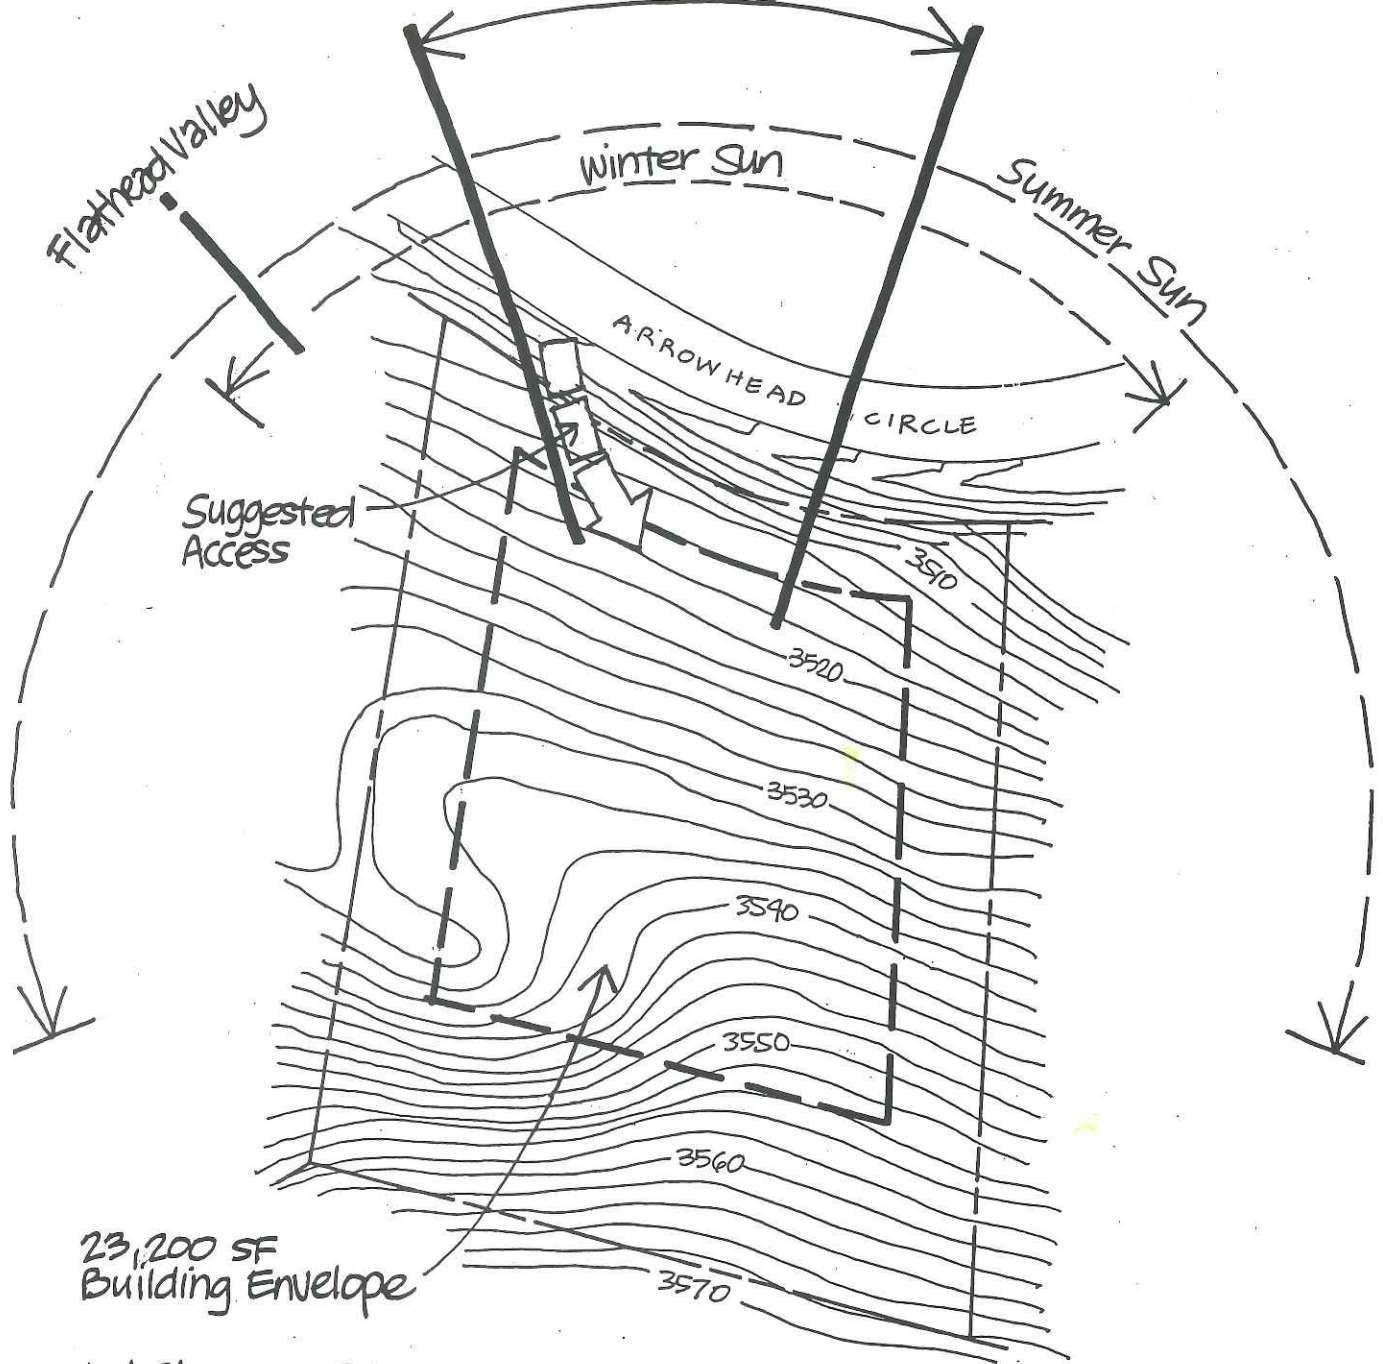

# IRON HORSE

LOT 107

Salish Range

23,200 SF  
Building Envelope

Lot Size: 1.17 ACRES