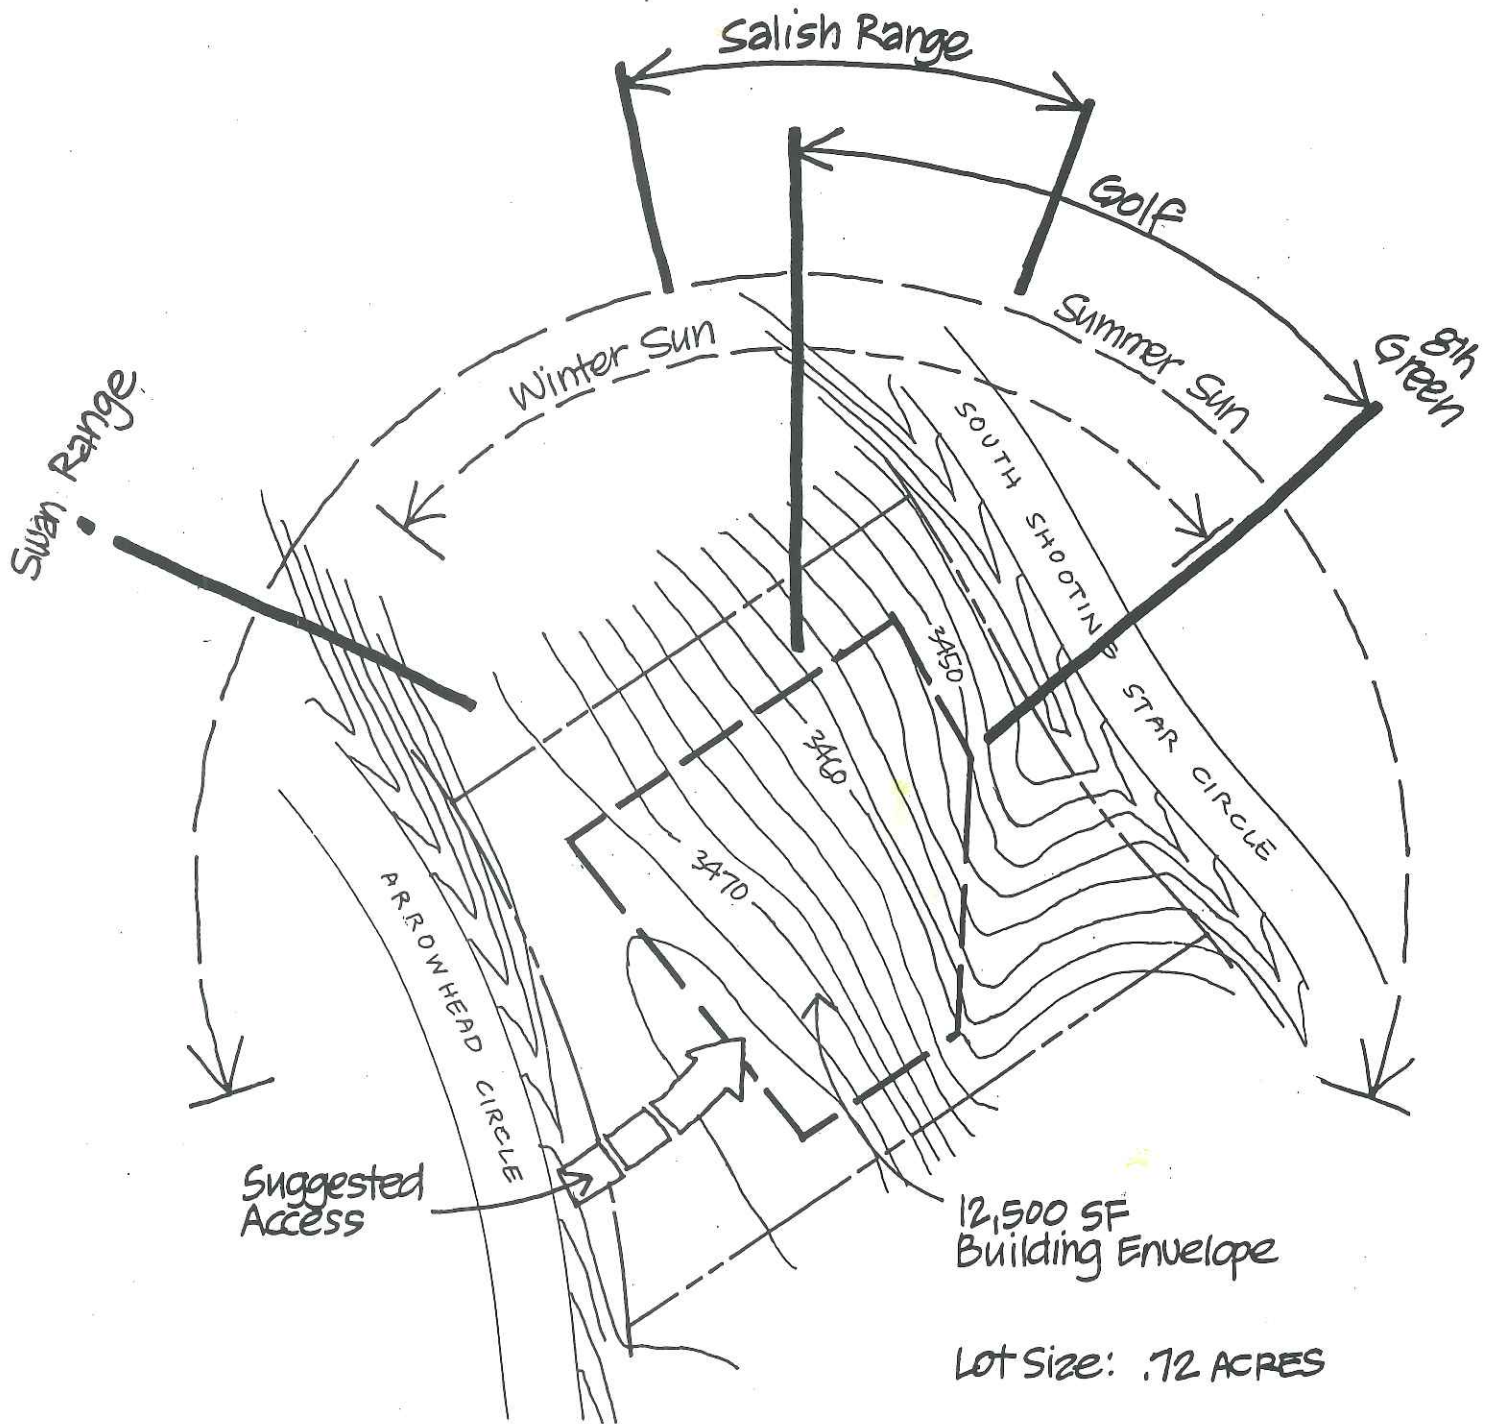

# IRON HORSE

LOT 101

12,500 SF  
Building Envelope

Lot Size: .72 ACRES