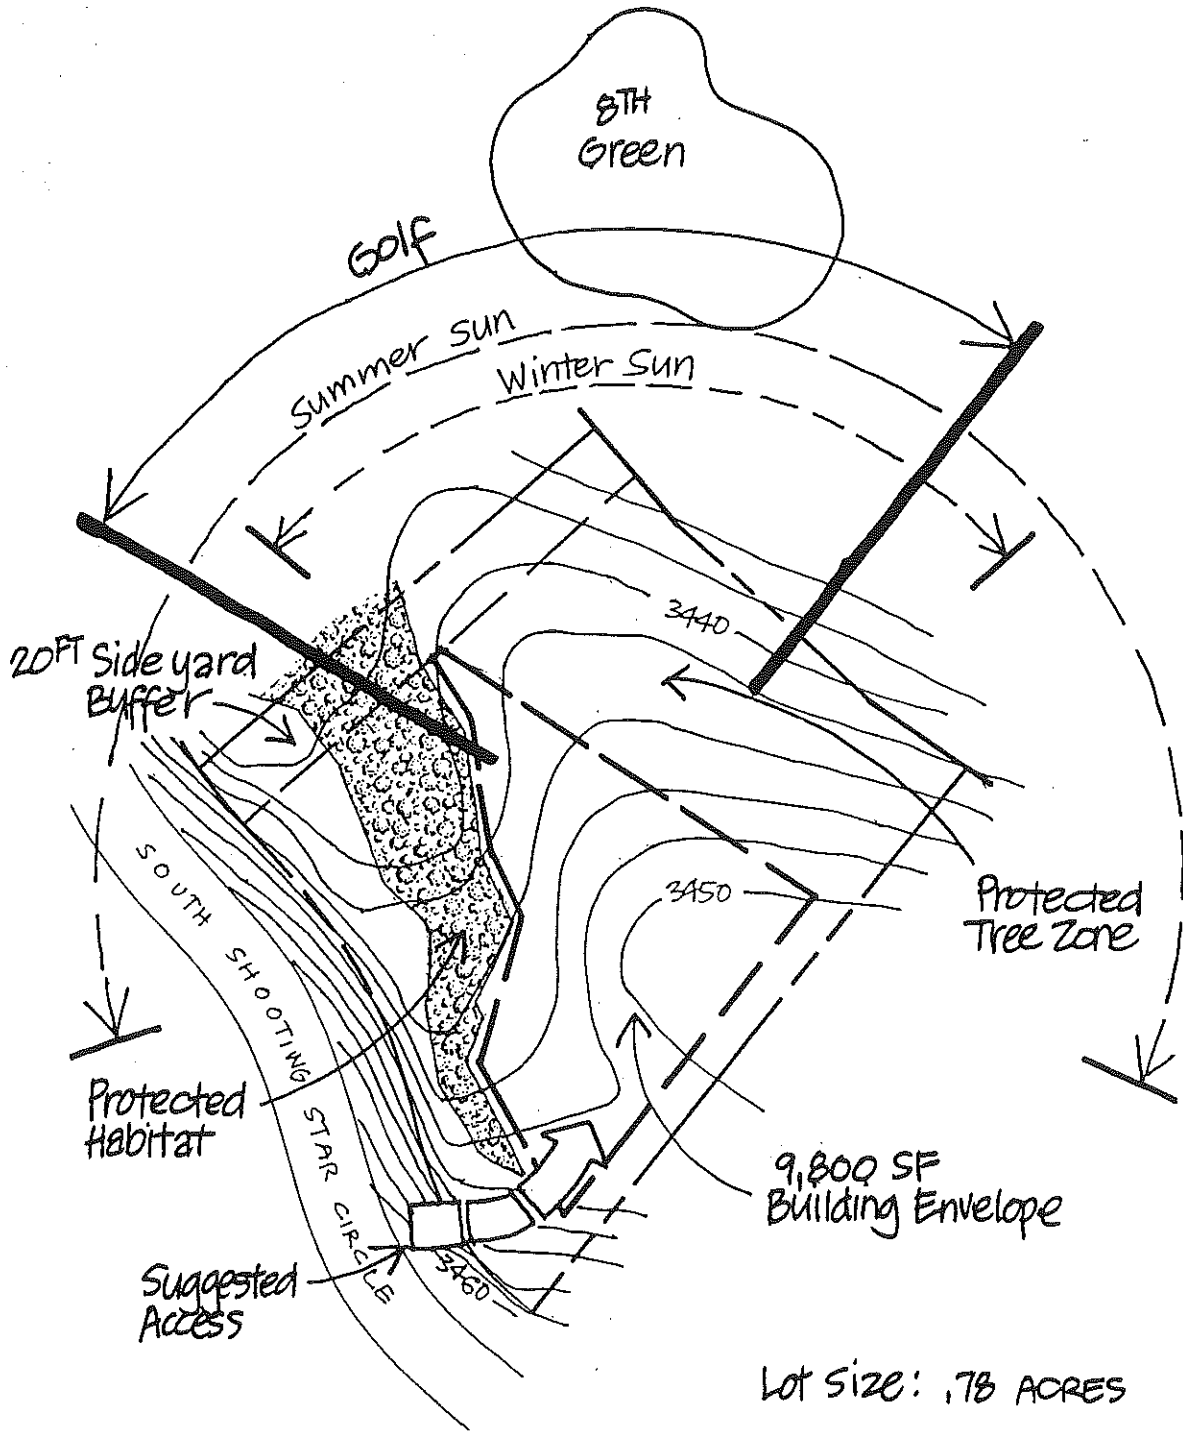

IRON HORSE

LOT 94

Lot size: .78 ACRES