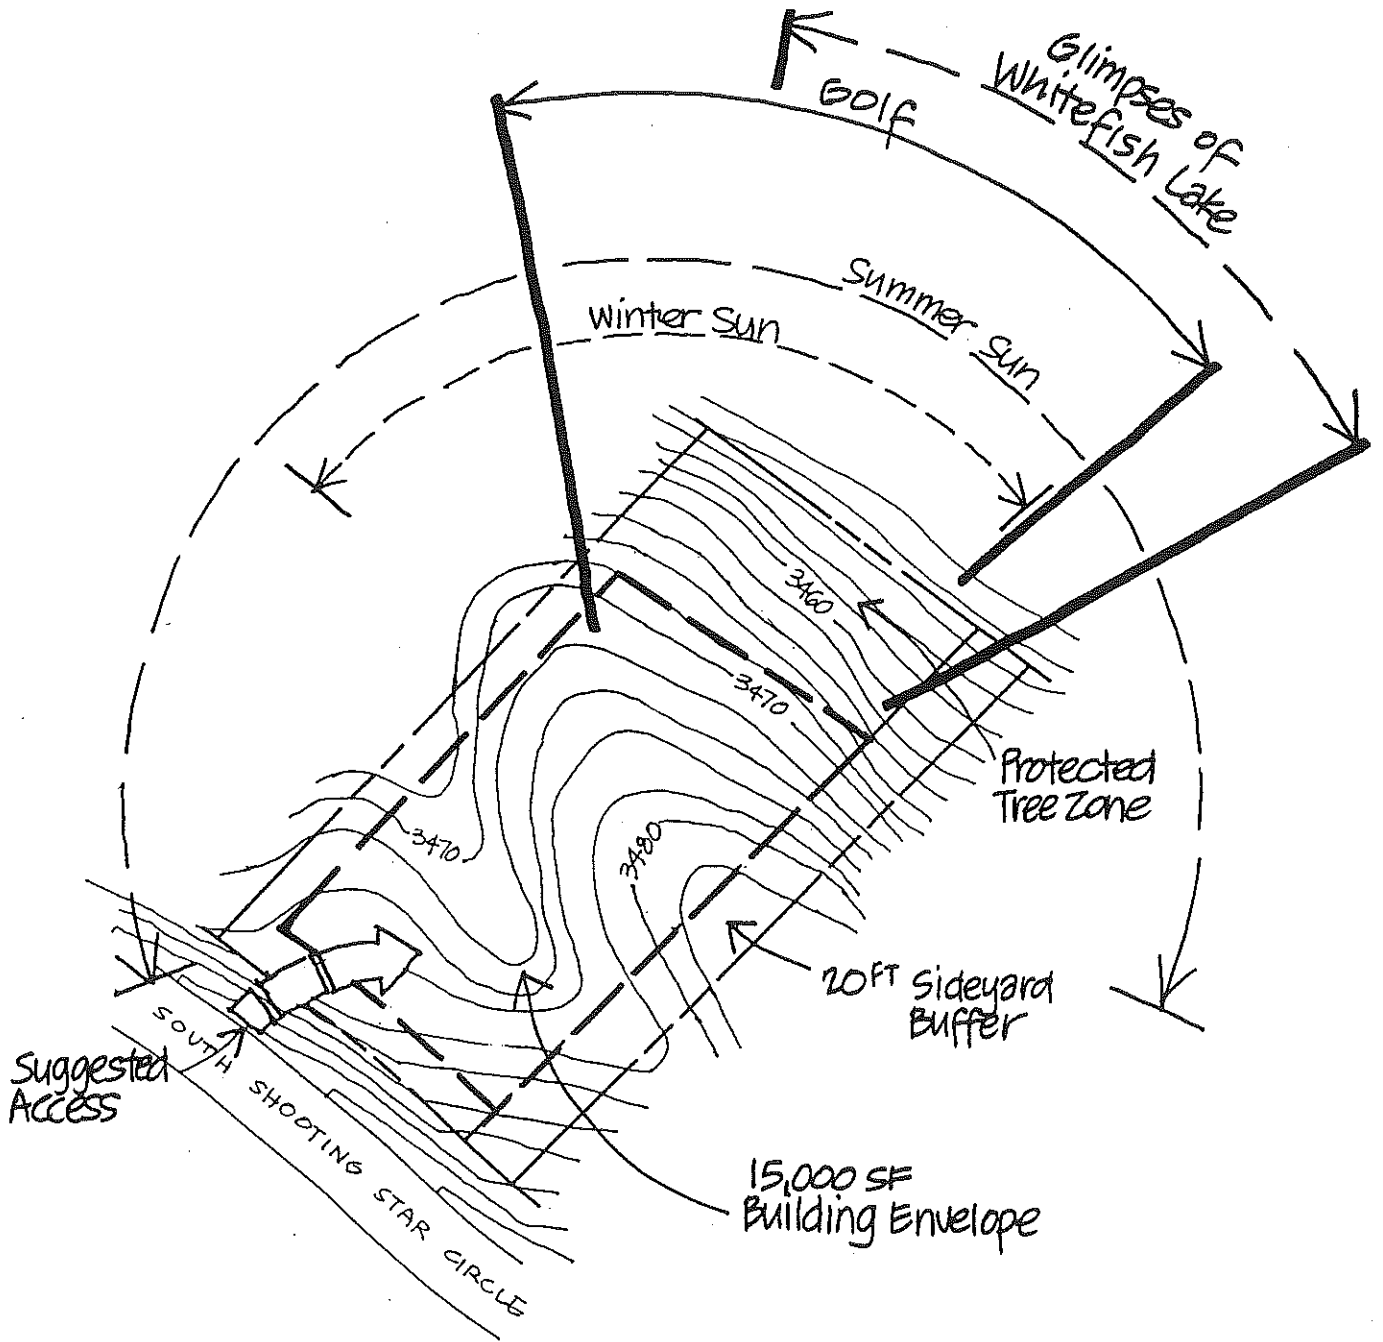

IRON HORSE

LOT 91

Lot Size: .66 ACRES