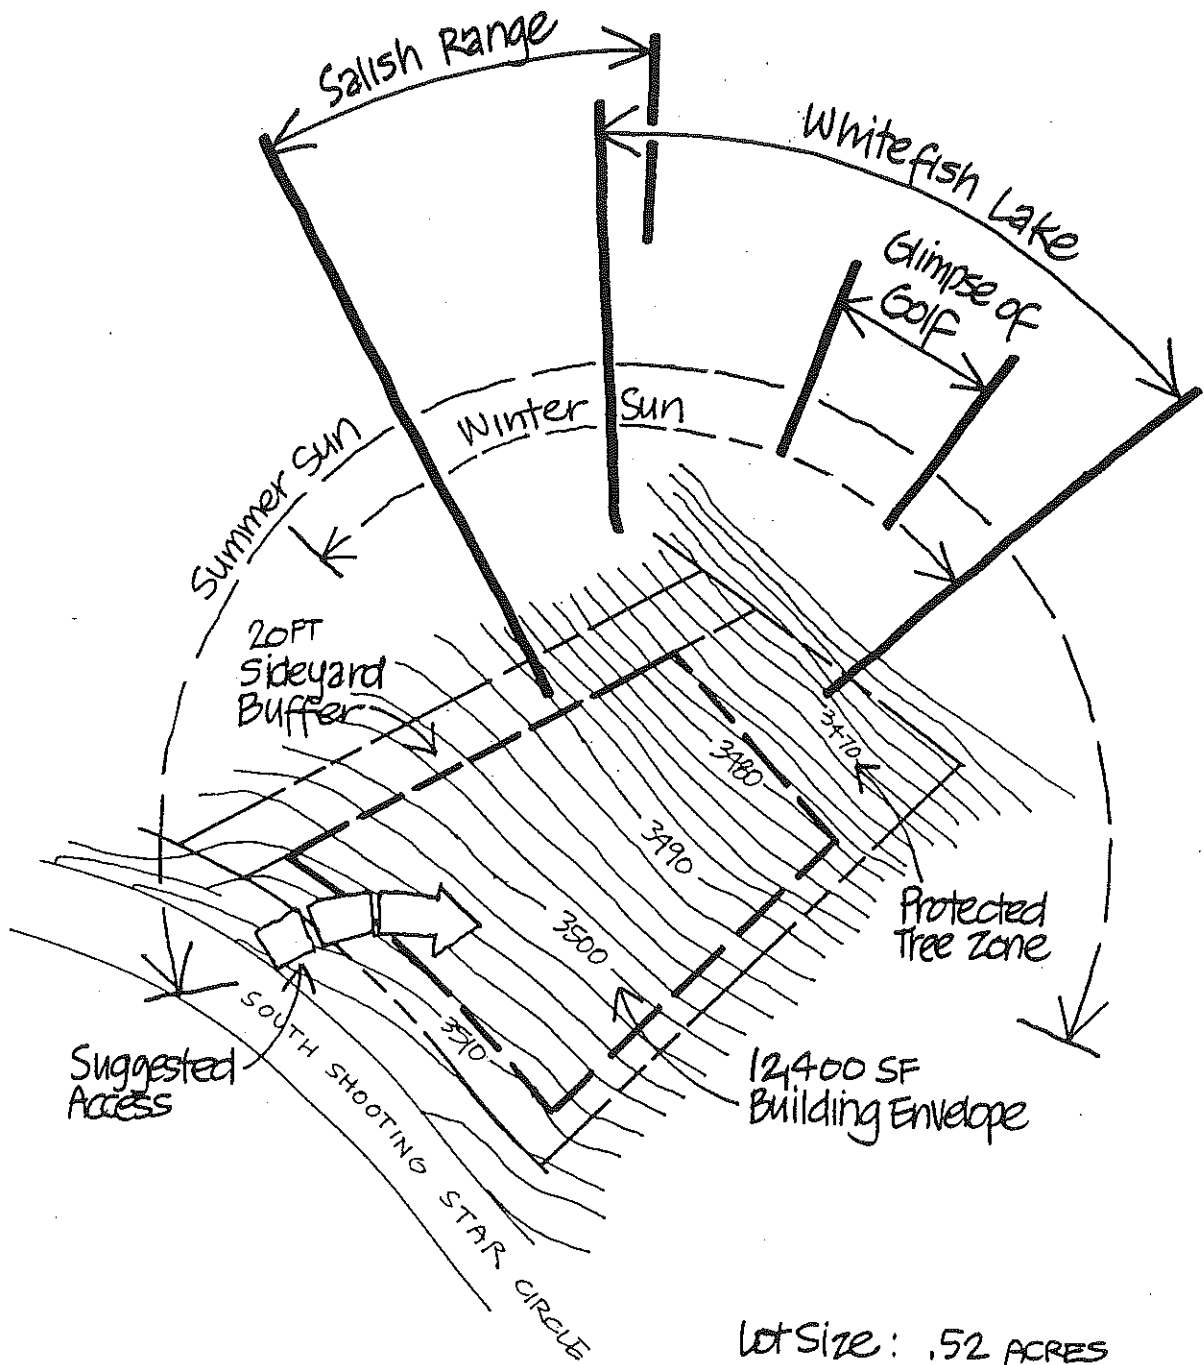

IRON HORSE

LOT 88

Lot Size: .52 ACRES