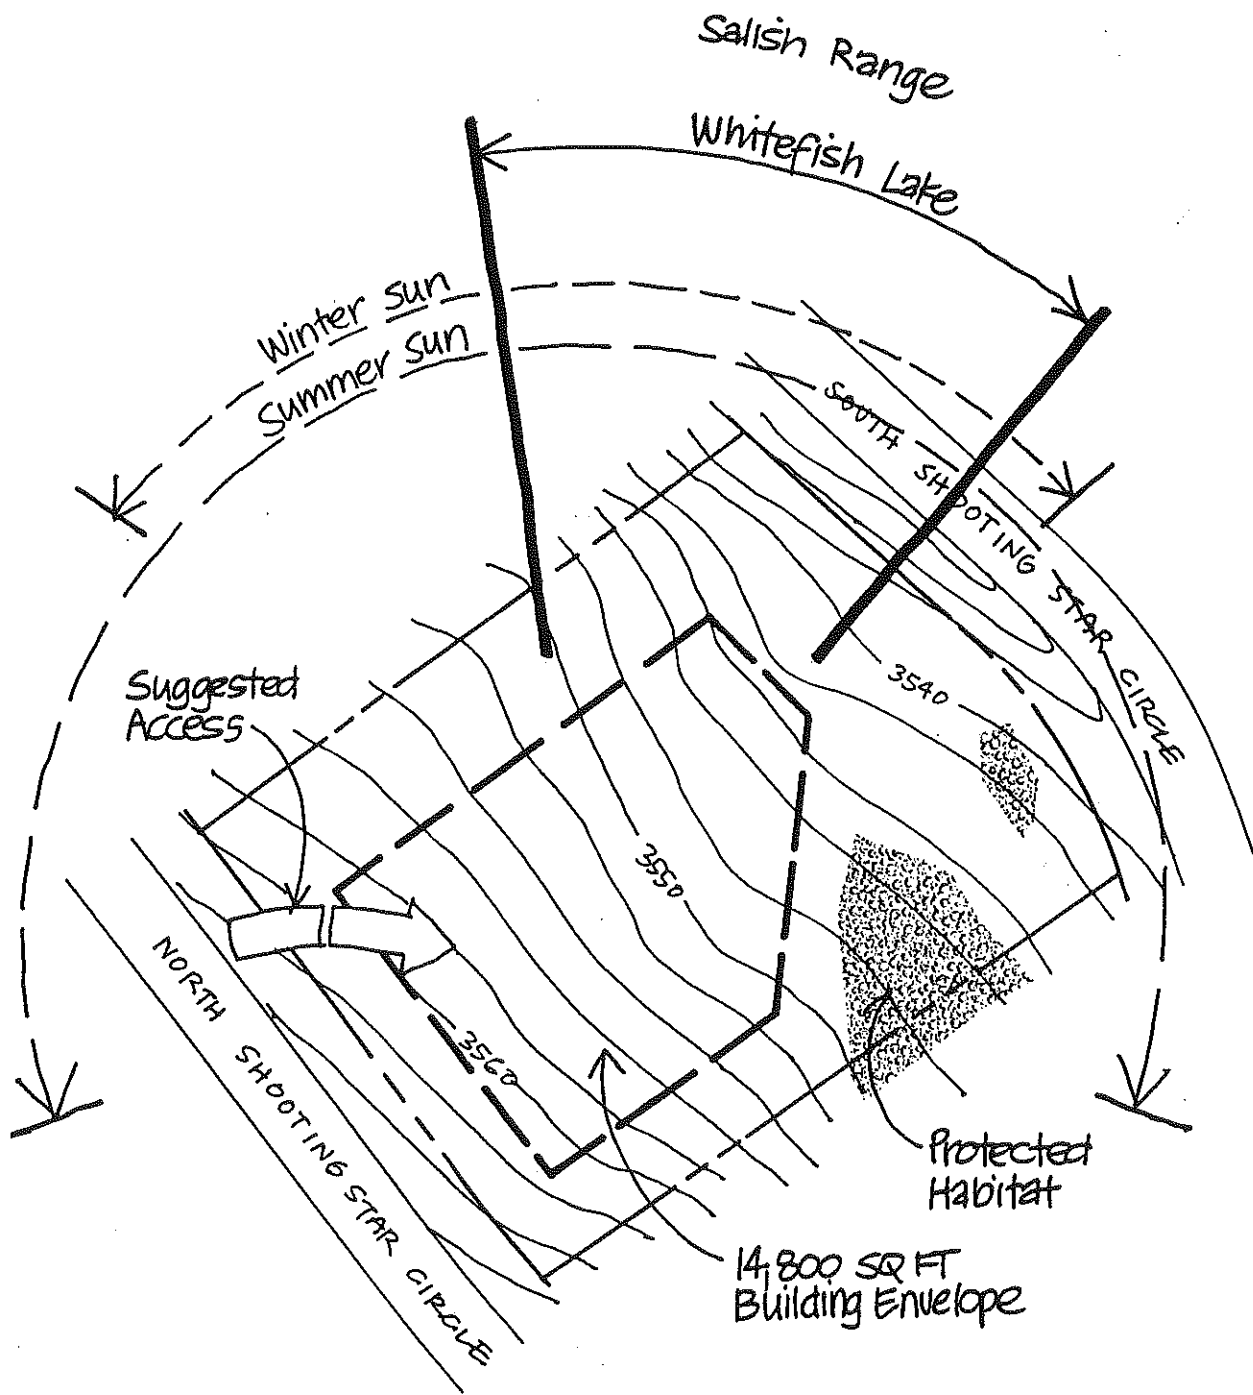

IRON HORSE

LOT 75

Lot Size: .93 ACRES