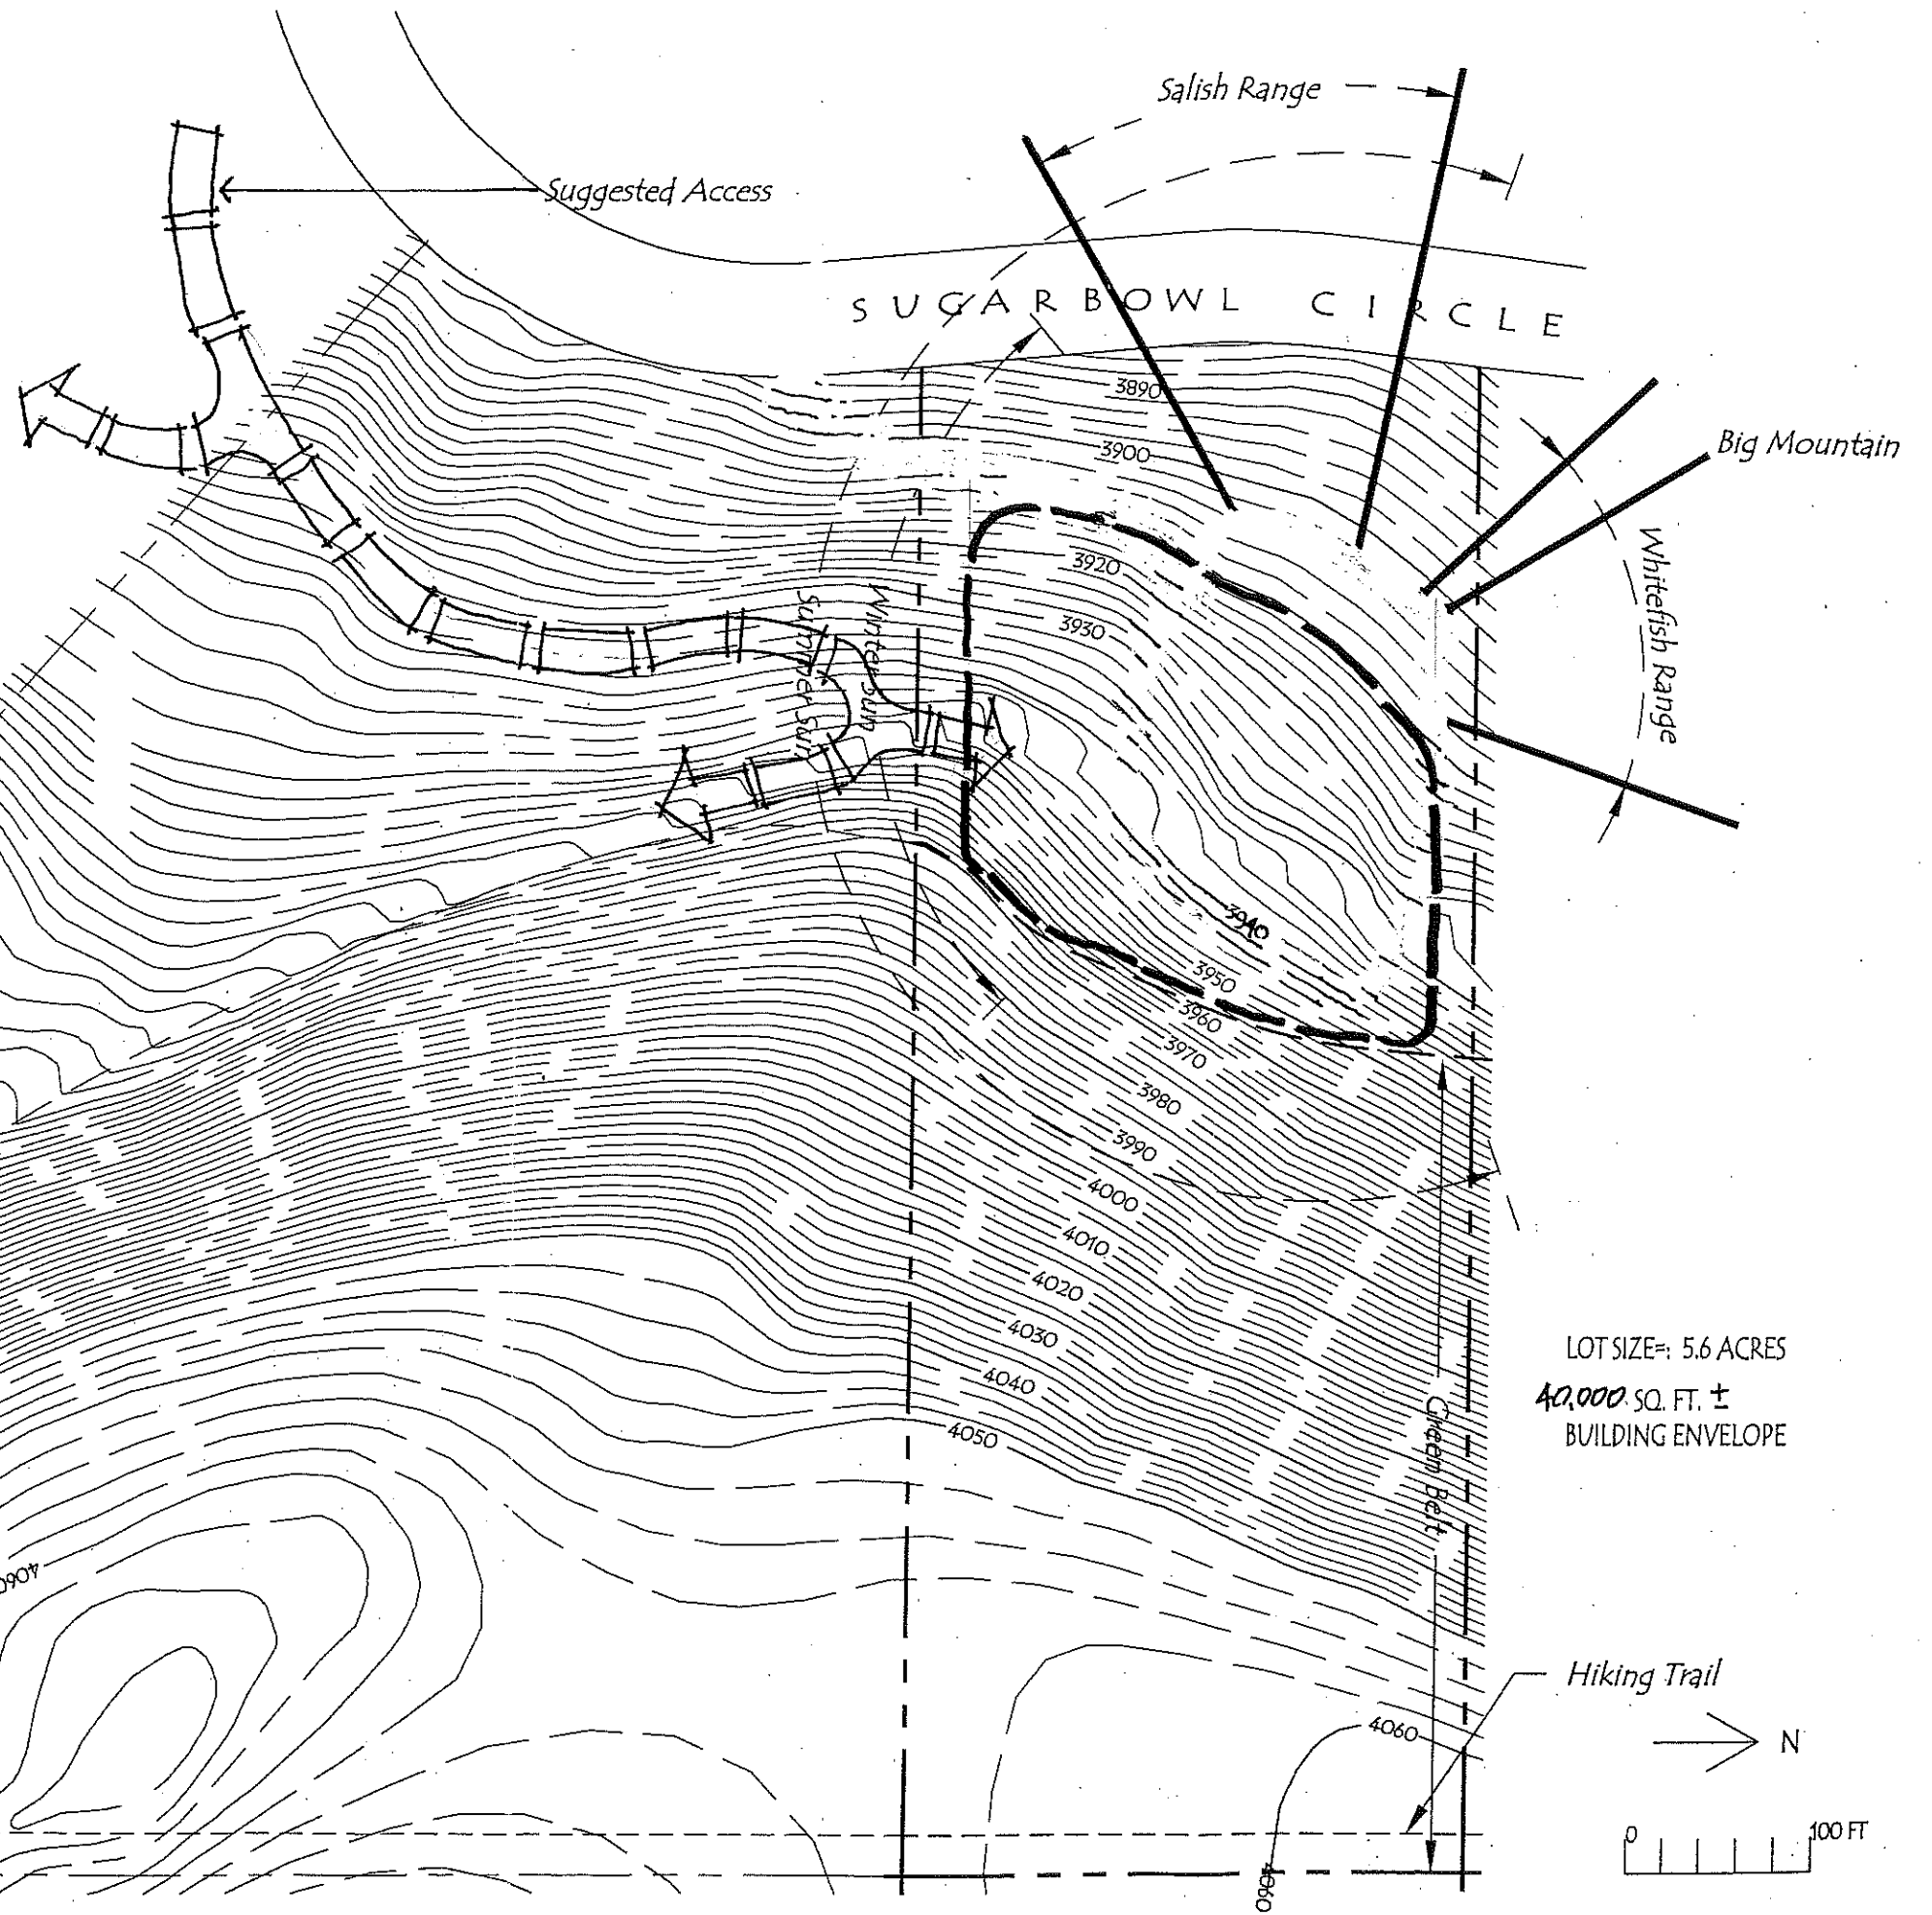

IRON HORSE

LOT 215

LOT SIZE = 5.6 ACRES
 40,000 SQ. FT. ±
 BUILDING ENVELOPE