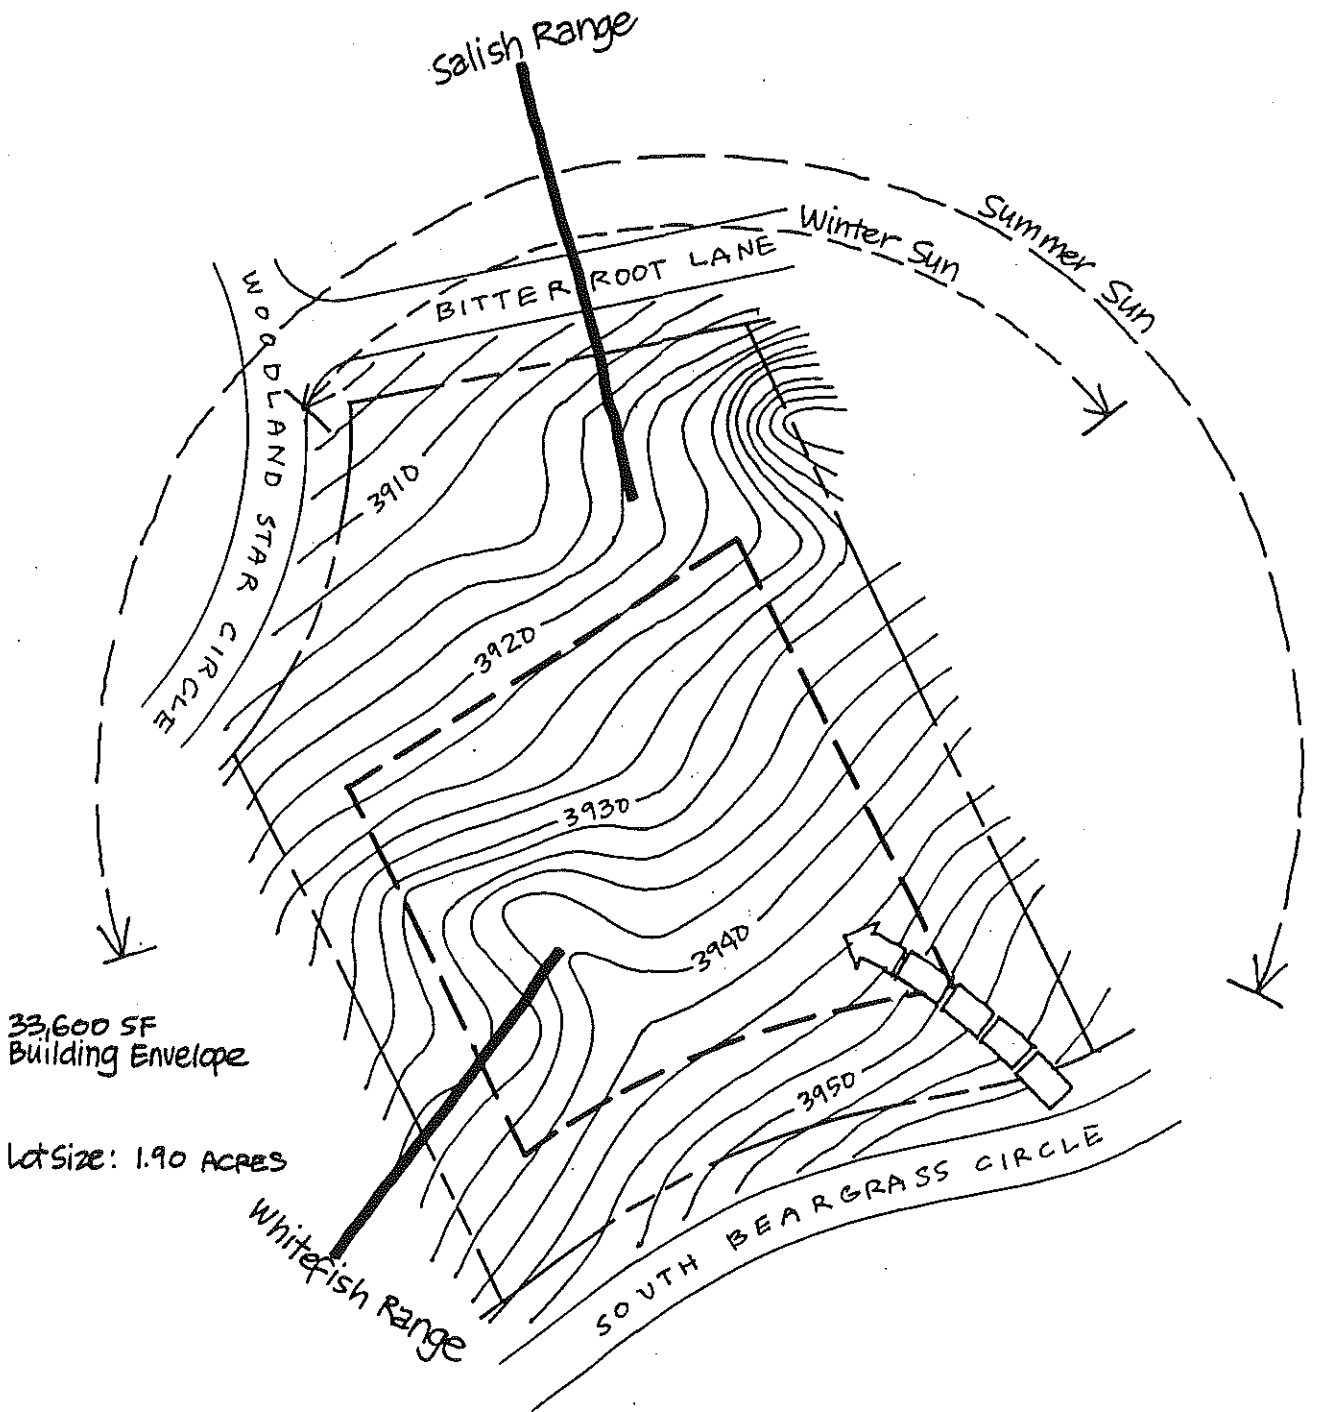

# IRON HORSE

LOT 182

33,600 SF  
Building Envelope

Lot Size: 1.90 ACRES