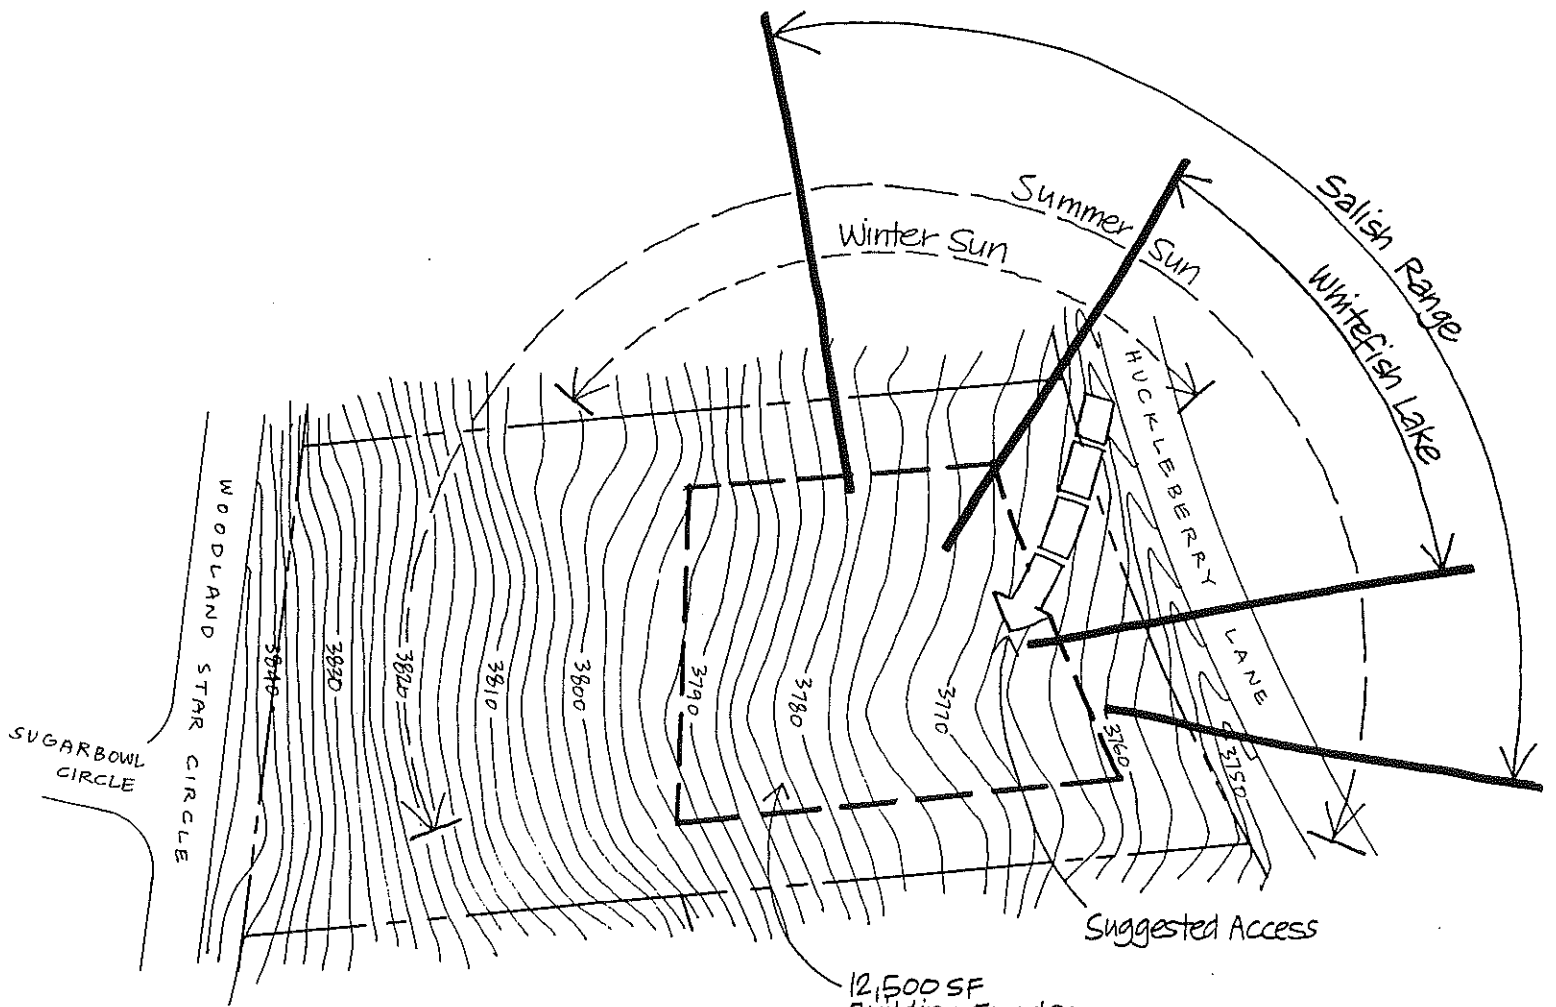

IRON HORSE

LOT 132

12,500 SF
Building Envelope

Lot Size : 1.69 ACRES