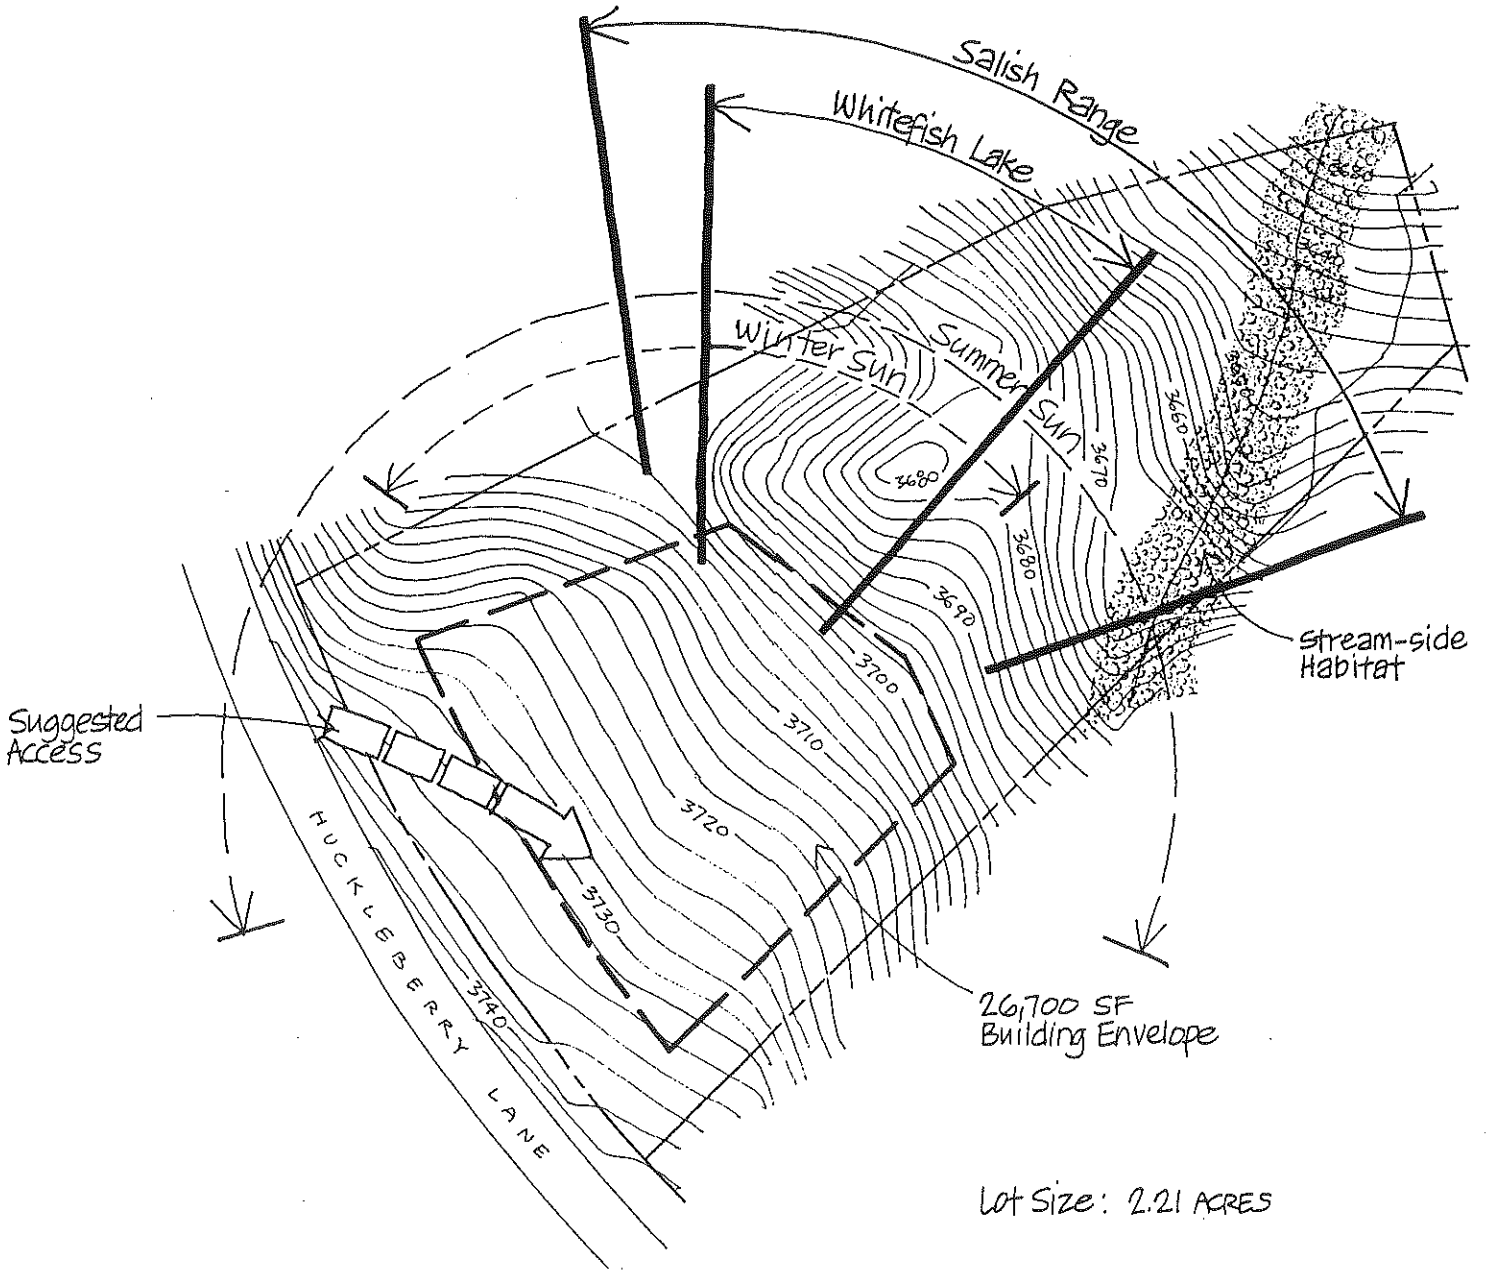

IRON HORSE

LOT 121

Lot Size: 2.21 ACRES