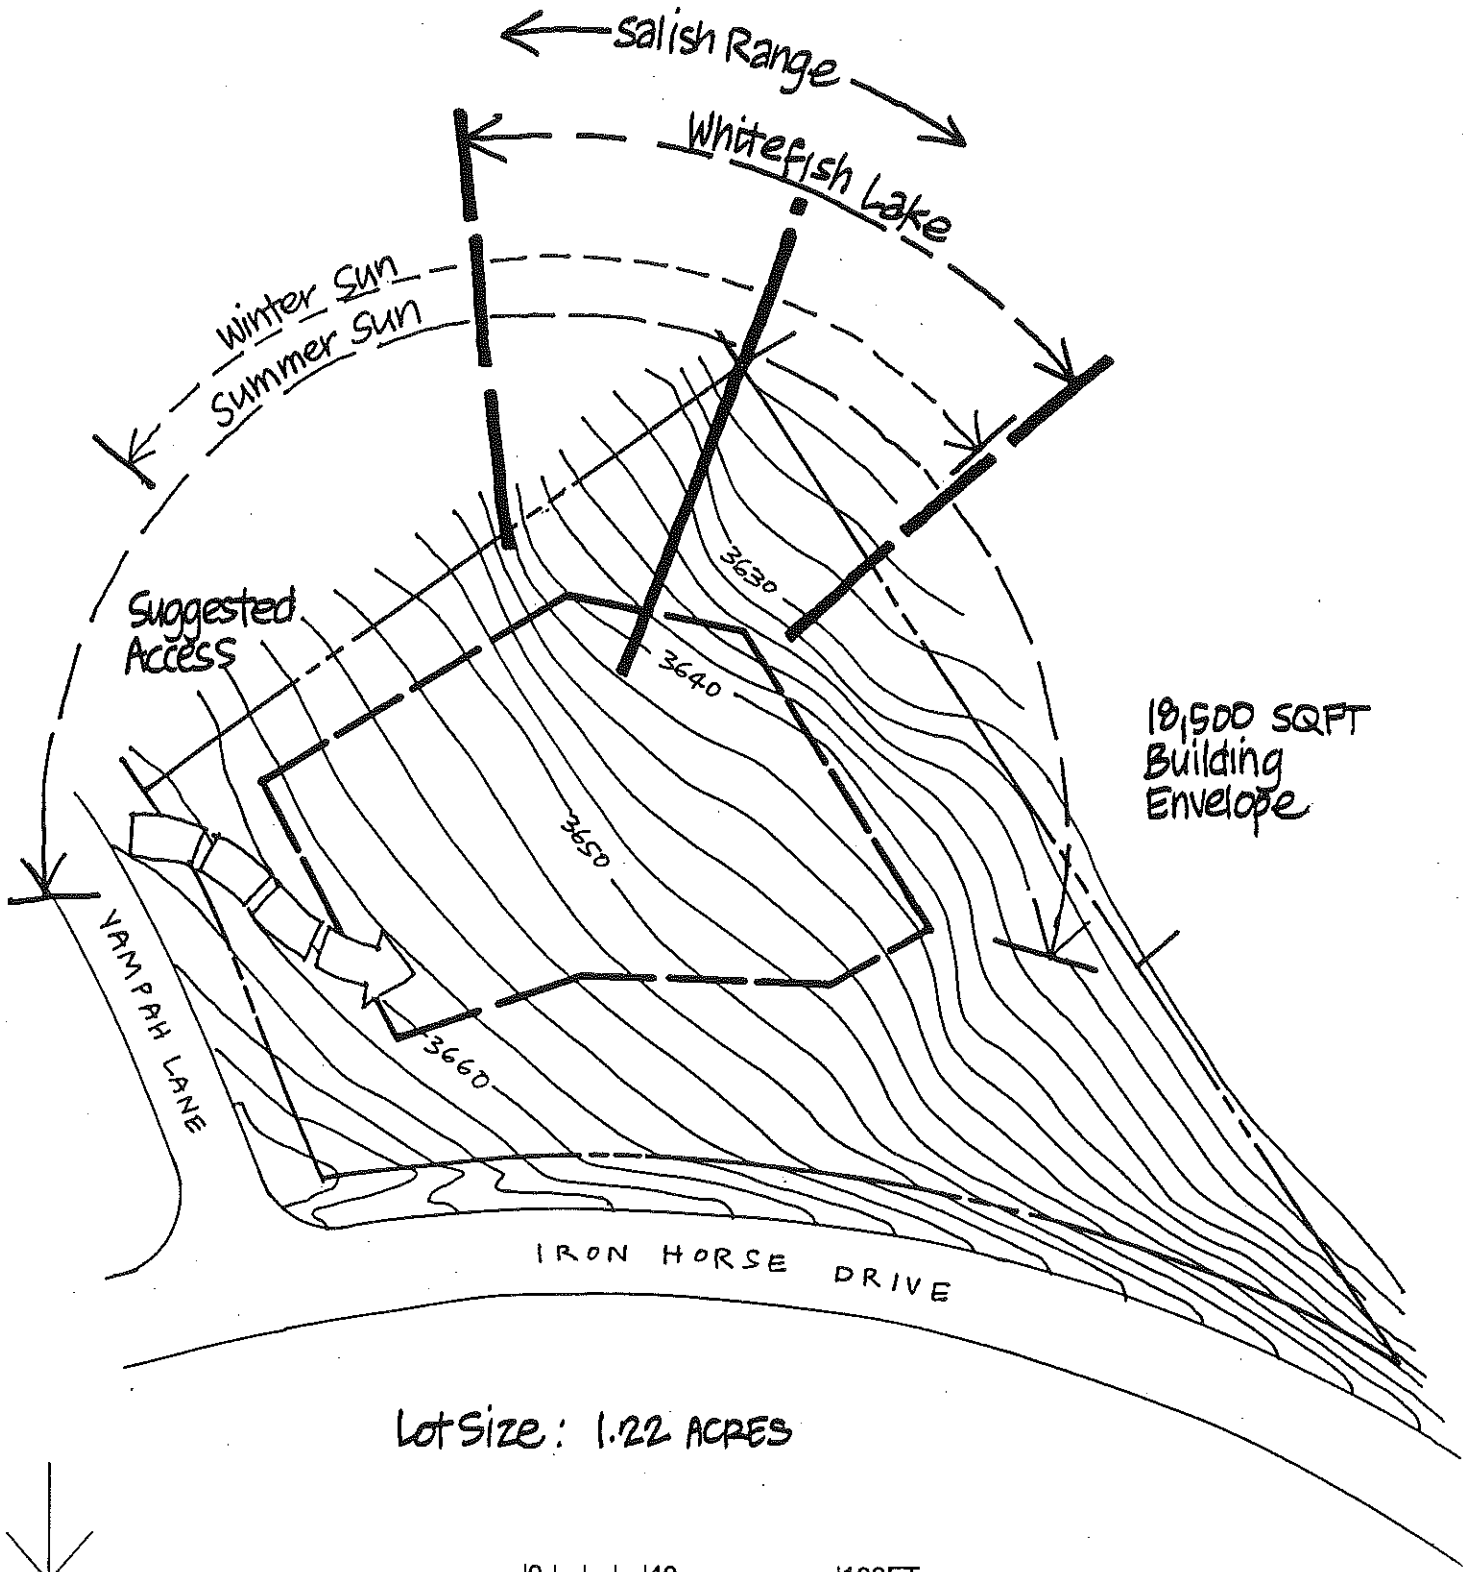

IRON HORSE

LOT 62

Lot Size: 1.22 ACRES

~~250~~