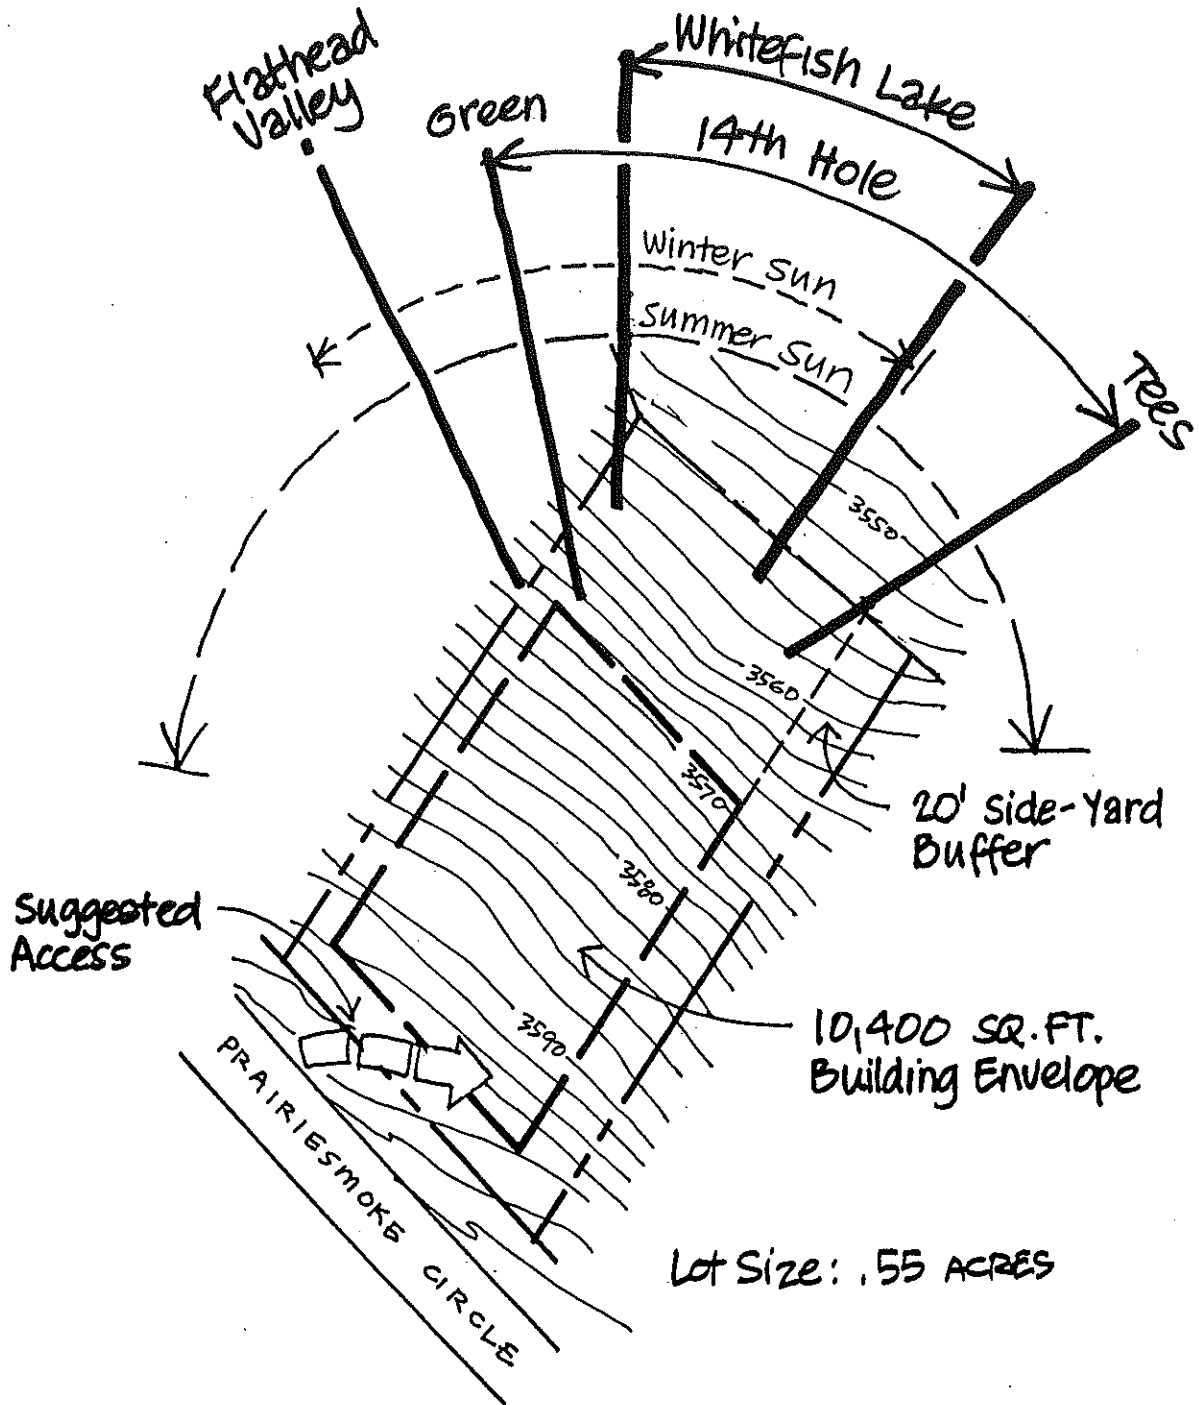

IRON HORSE

LOT 4

Lot Size: .55 ACRES