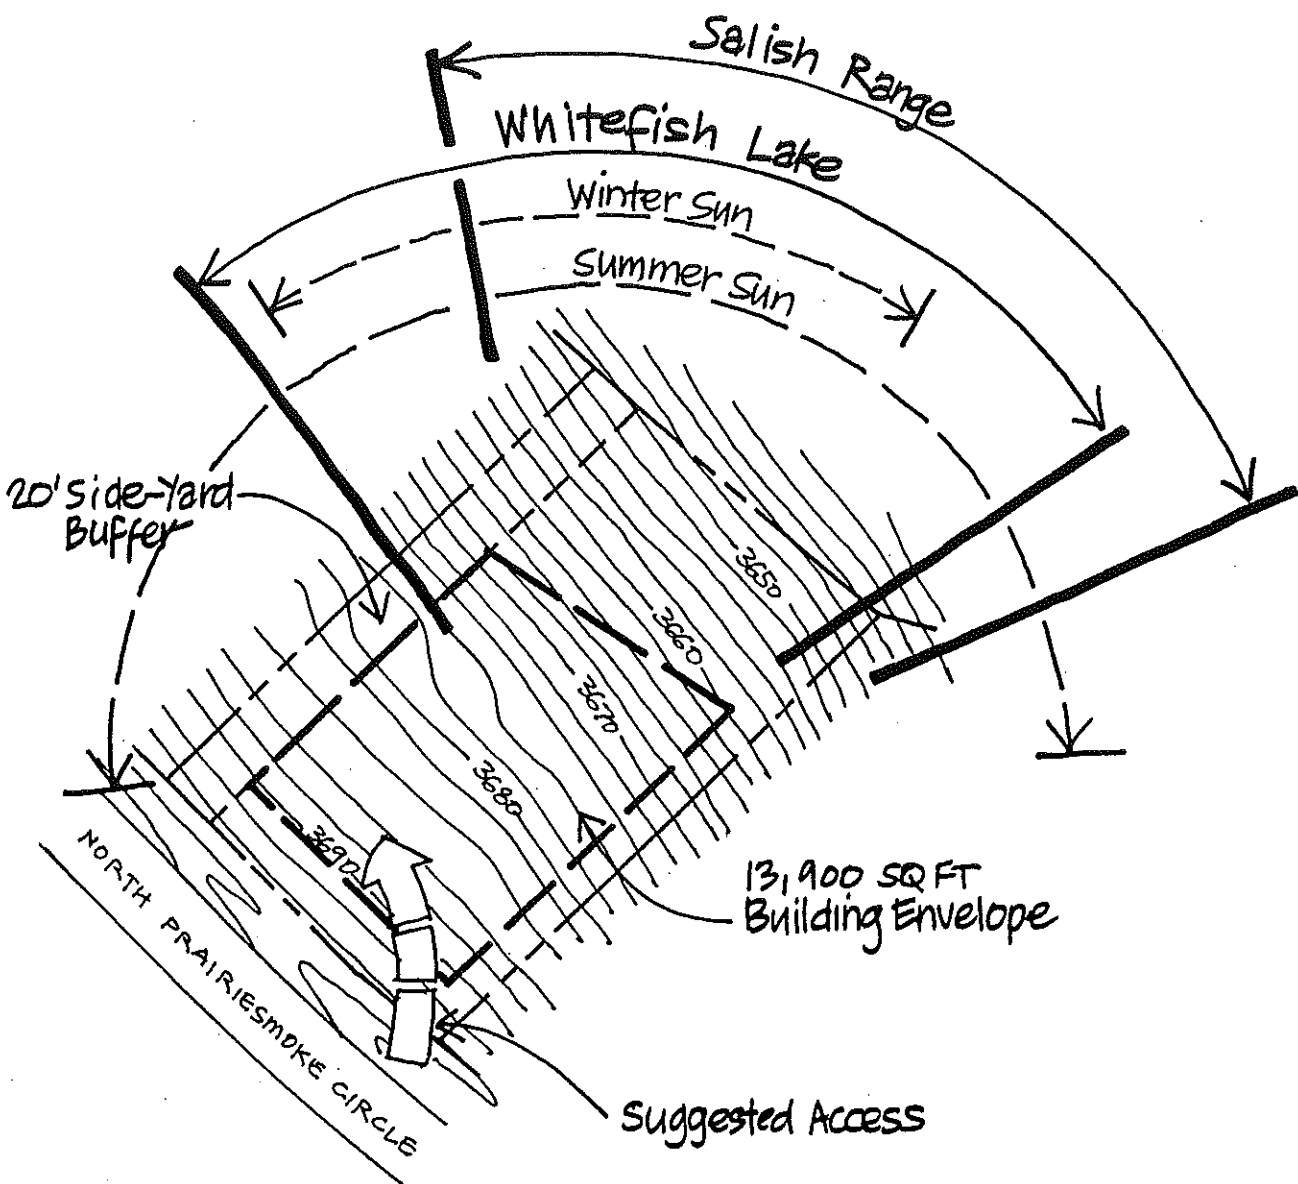

IRON HORSE

LOT 27

Lot Size: .52 ACRES