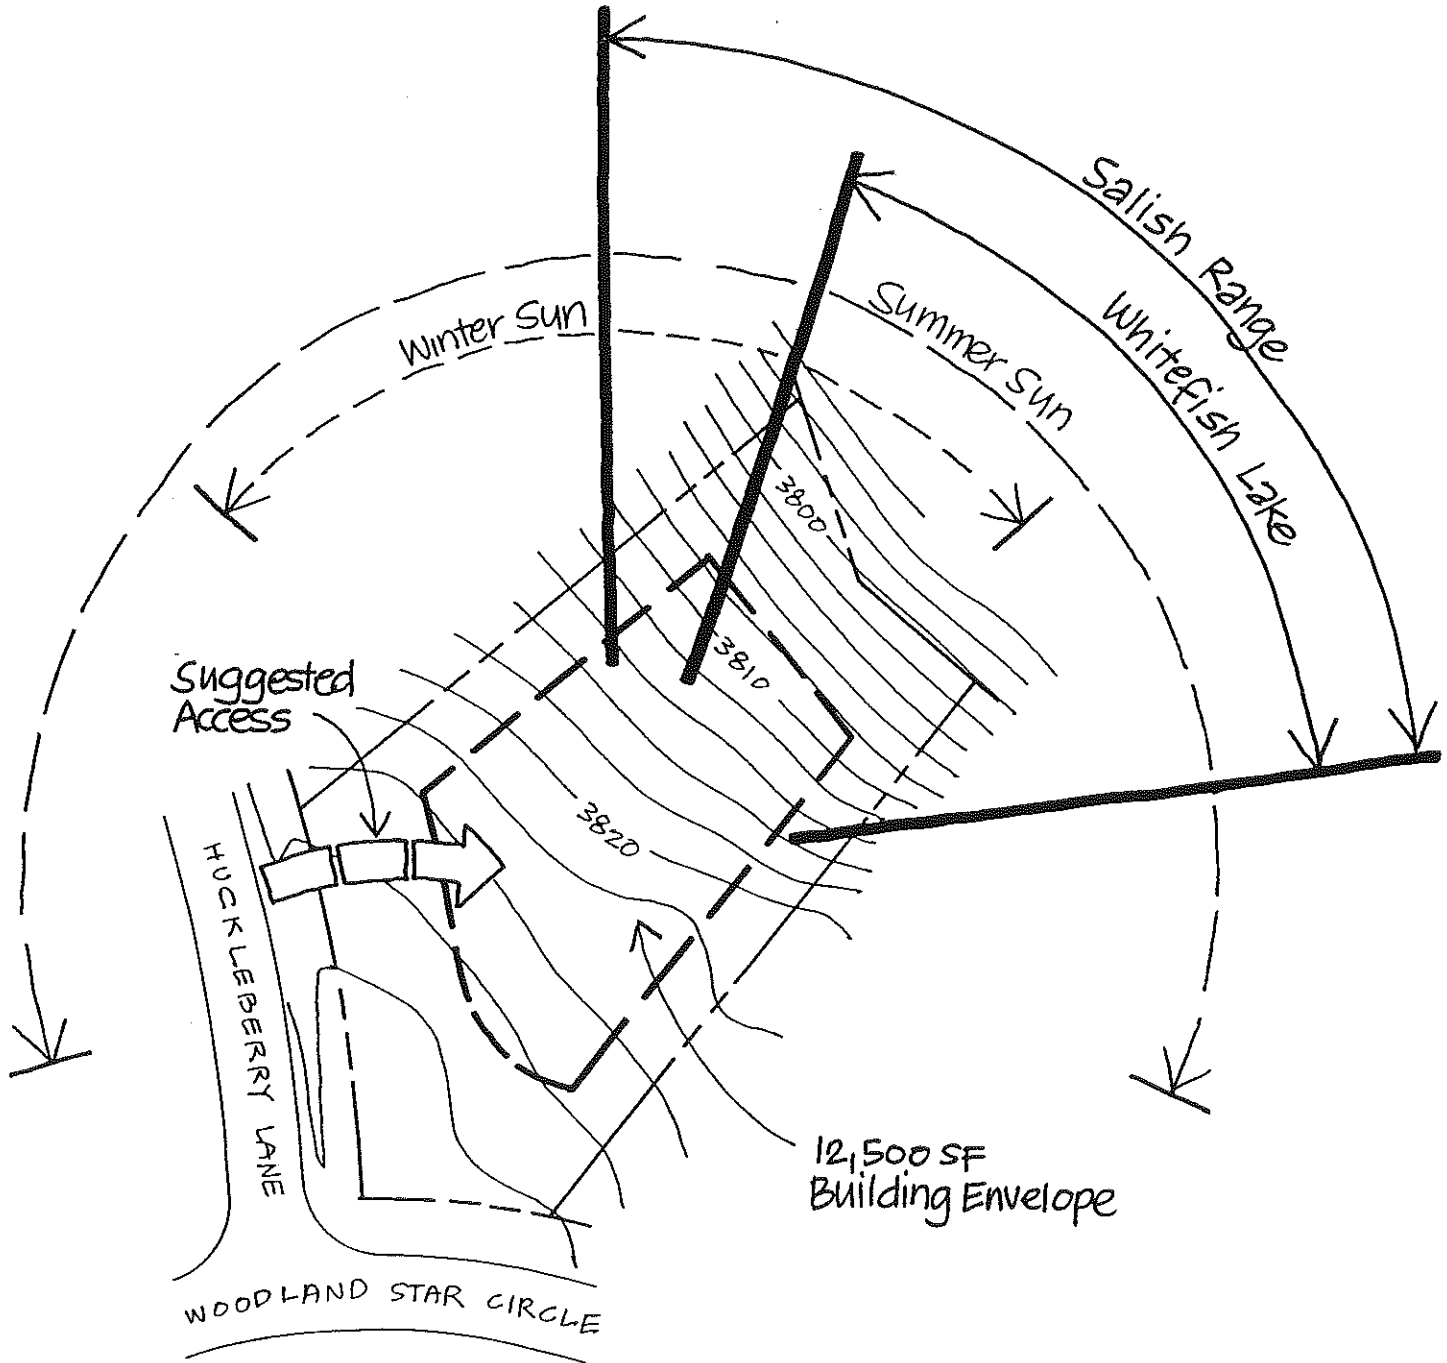

# IRON HORSE

LOT 138

12,500 SF  
Building Envelope

Lot Size: .67 ACRES