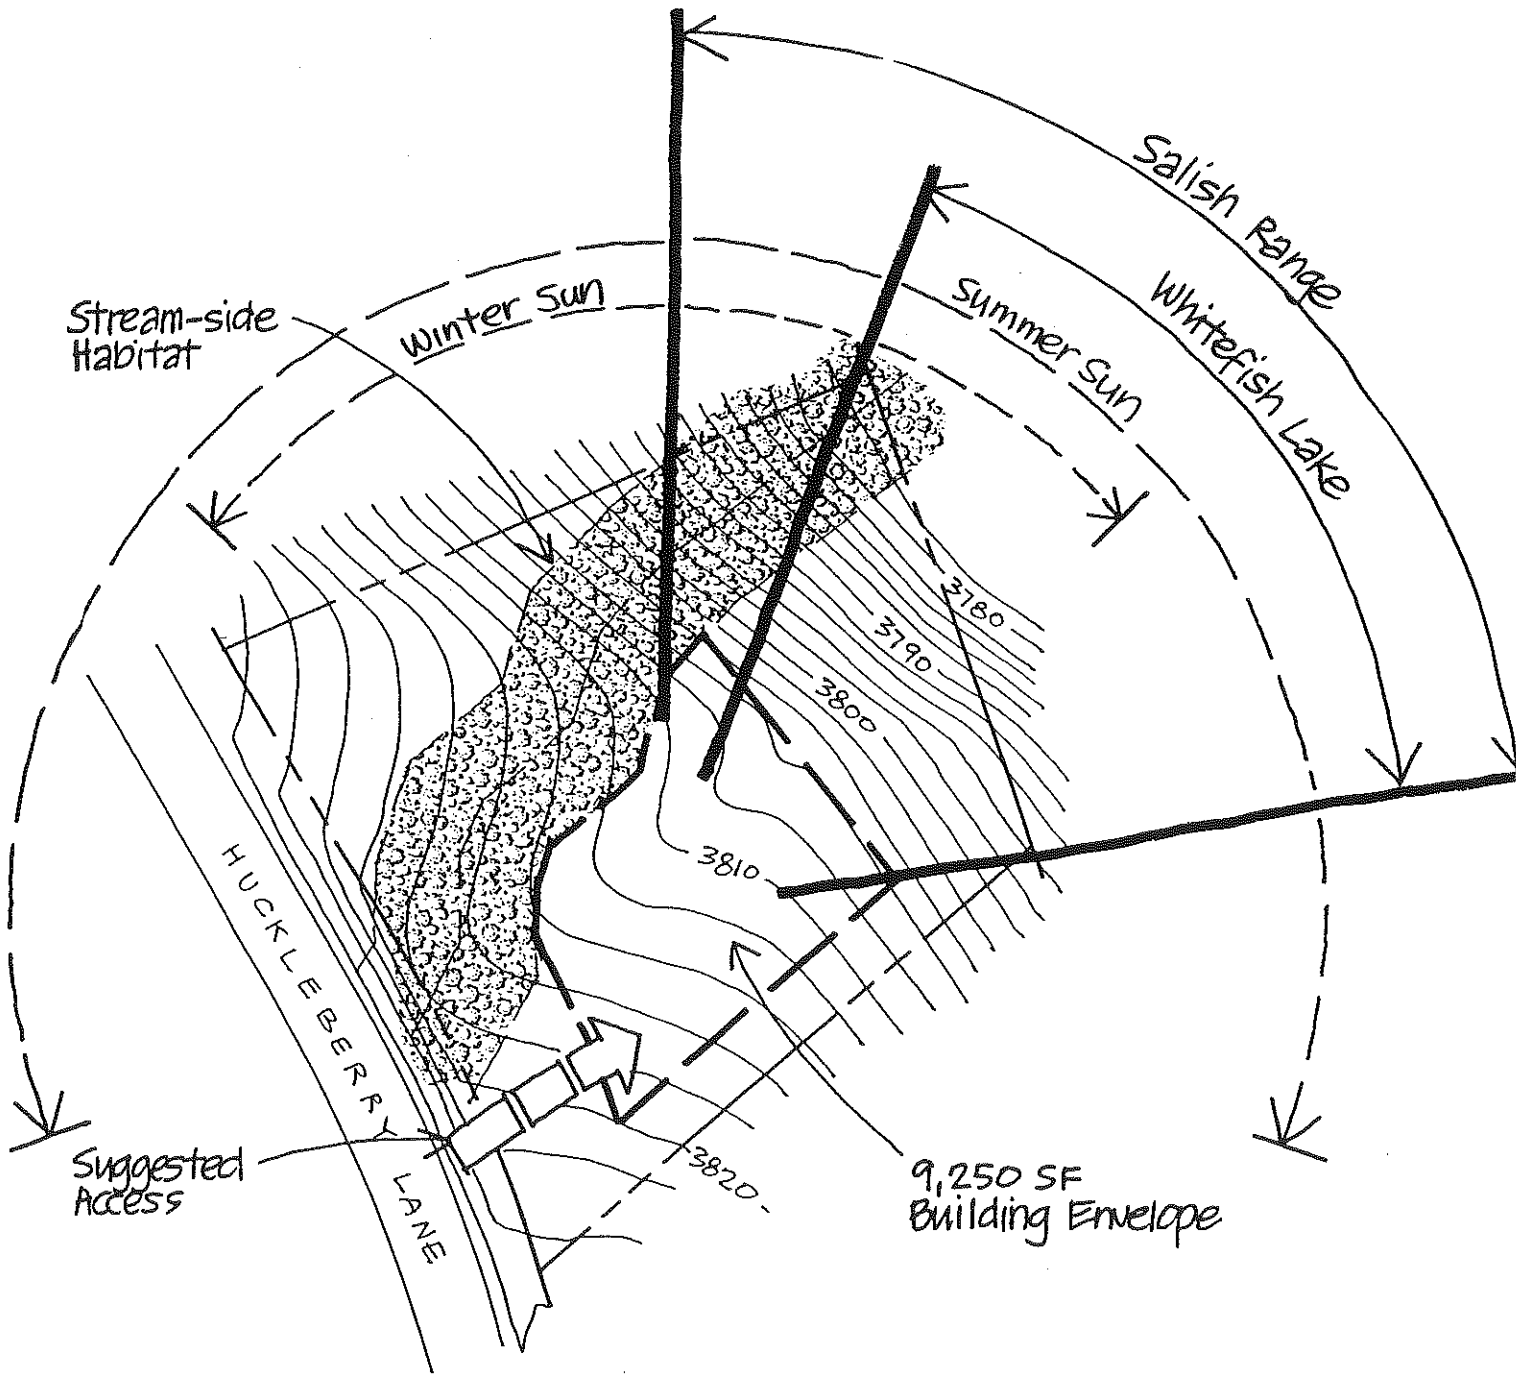

IRON HORSE

LOT 137

Lot Size: .9 ACRES