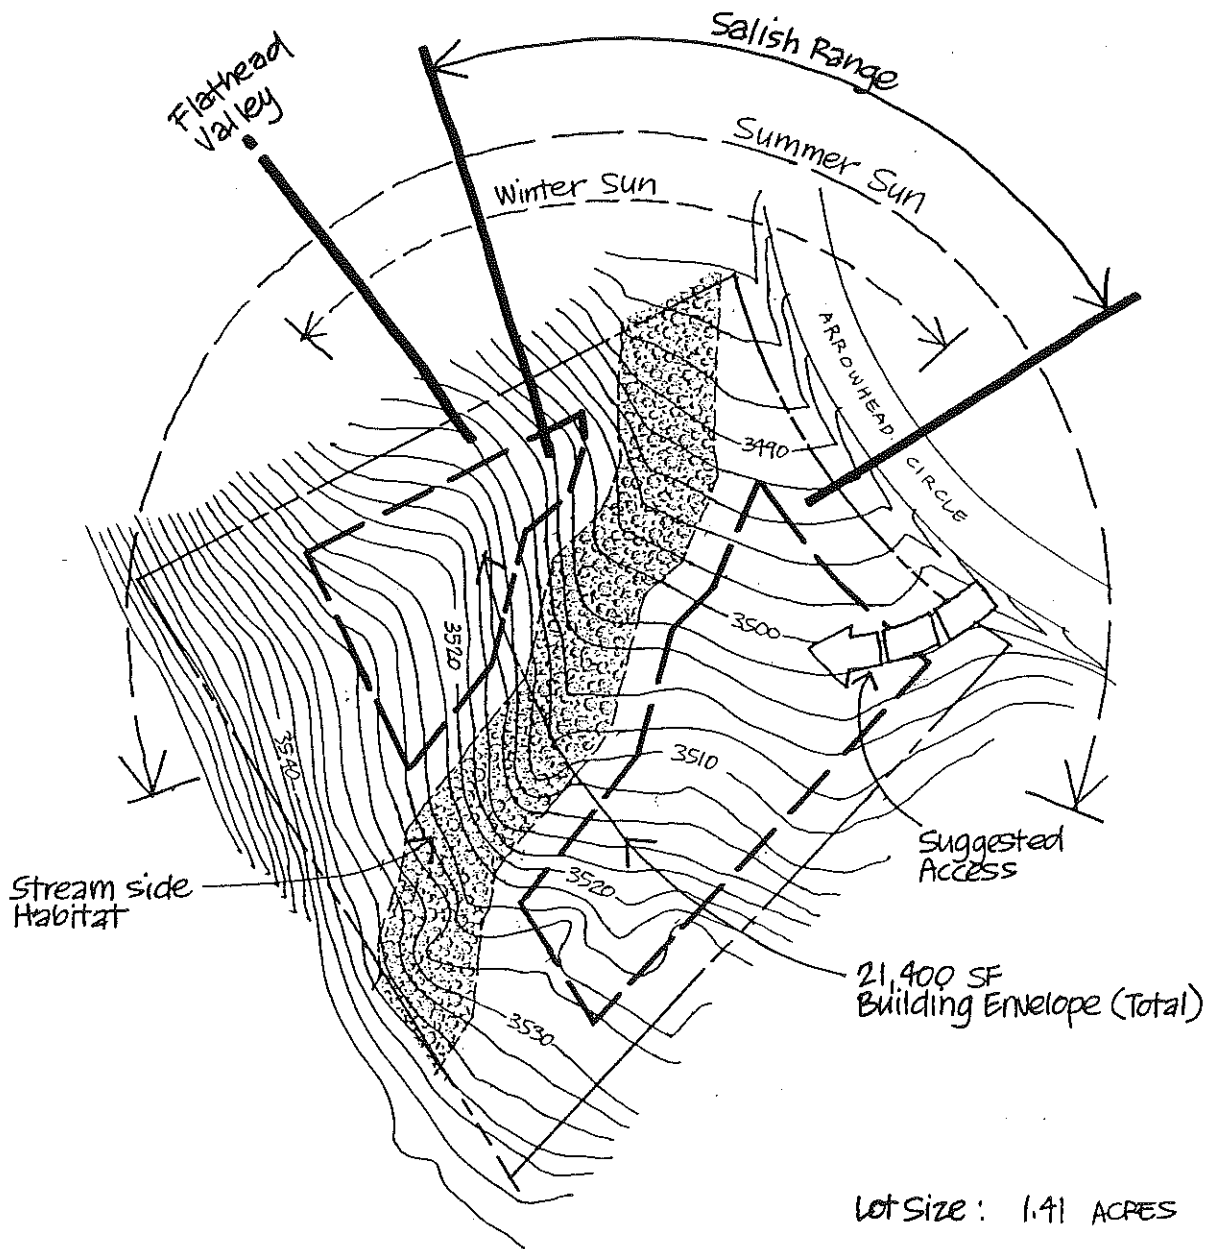

IRON HORSE

LOT 109

21,400 SF Building Envelope (Total)

Lot Size: 1.41 ACRES